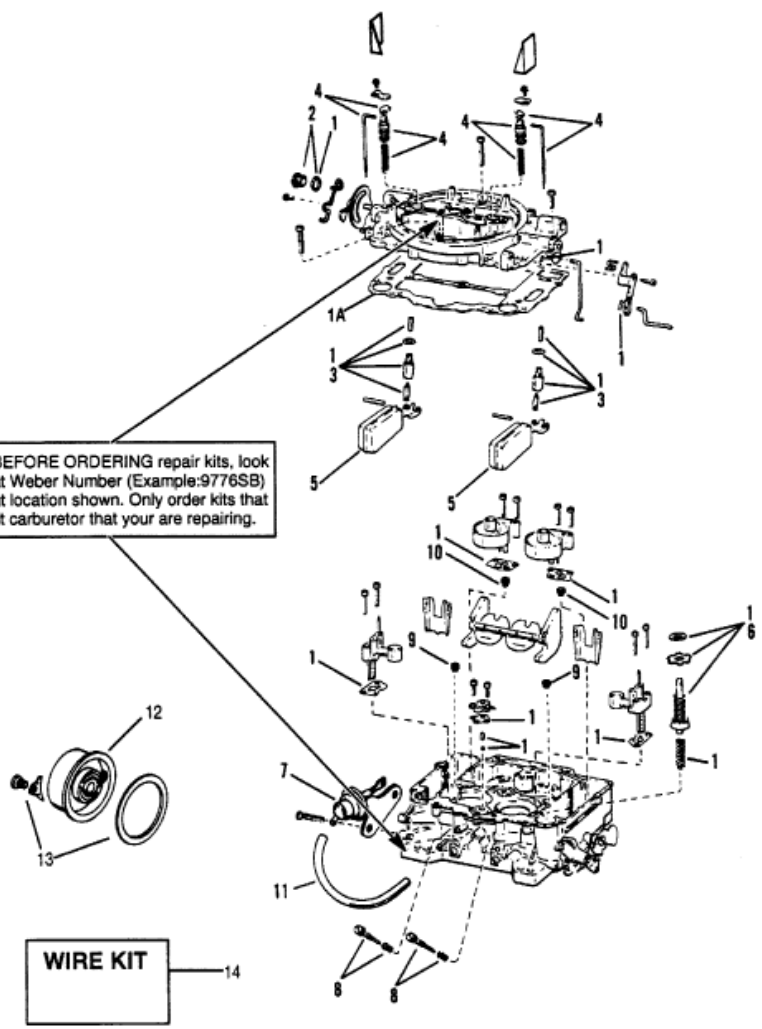

BEFORE ORDERING repair kits, look at Weber Number (Example:9776SB) at location shown. Only order kits that fit carburetor that you are repairing.

Parts List

Ref	Class	Part	Description	Qty	Comment	Footnote
1		809064	OVERHAUL KIT	1		
1A	27	809077	GASKET	1		
2		811533	INLET FITTING KIT	1		
3		811534	INLET NEEDLE & SEAT KIT	2		
4		823431	METERING ROD KIT	1		
5		811536	FLOAT KIT	2		
6		808701	PUMP PLUNGER KIT	1		
7		811538	CHOKE PULL DOWN KIT (AUTOM	1		
8		811539	IDLE MIXTURE SCREW KIT	2		
9		823432	PRIMARY METERING JET	2		
10		811650	SECONDARY METERING JET	2		
11	32	14301 65	VACUUM HOSE (AUTOMATIC CH	1		
12		809066	ELECTRIC CHOKE REPAIR KIT (E	1		
13		809095	ELECTRIC CHOKE RETAINER KIT	1		
14	84	809471A 1	WIRE KIT (ELECTRIC CHOKE)	1		