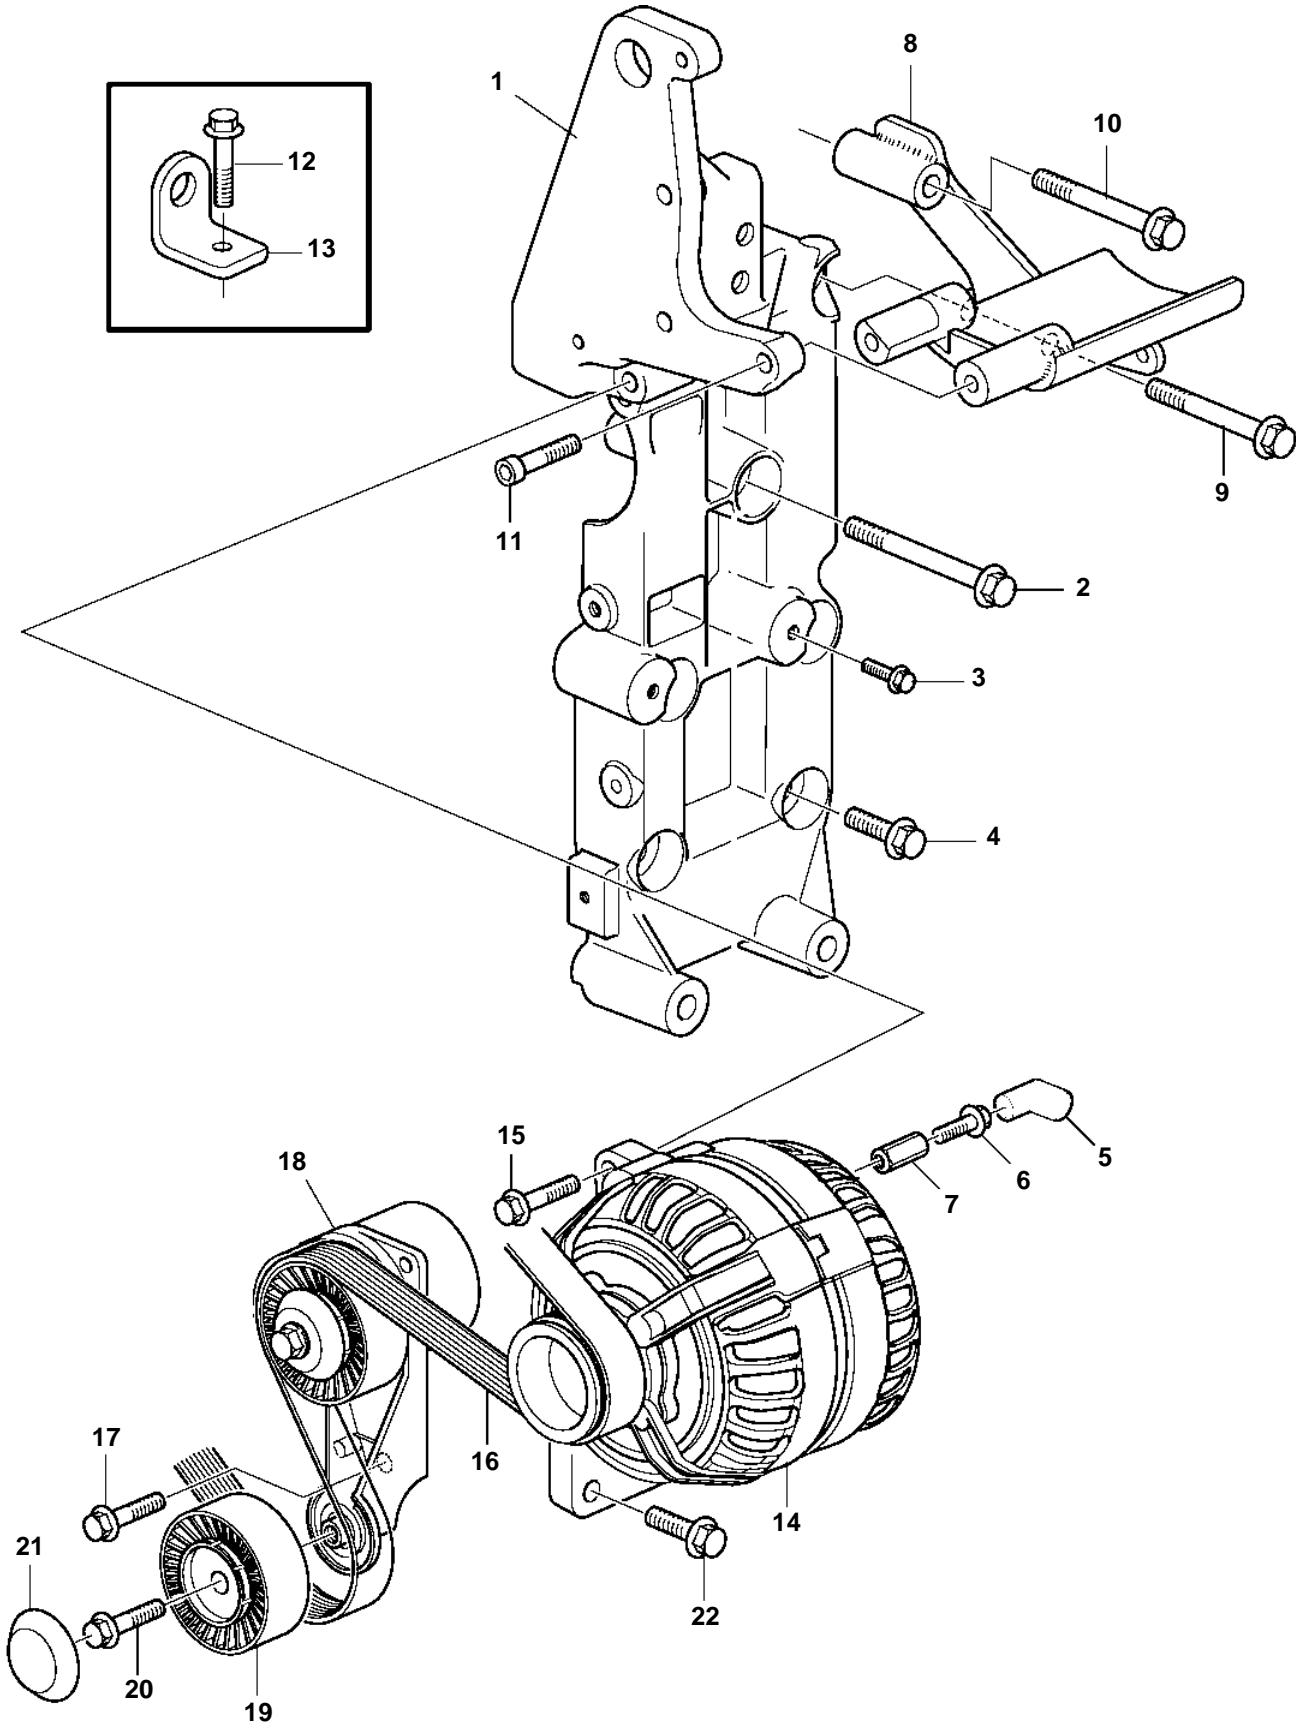

D3-110I-C, D3-130A-C, D3-130I-C, D3-160A-B, D3-160I-B, D3-160A-C, D3-160I-C, D3-190A-B, D3-190I-B, D3-190A-C, D3-190I-C

D3-110I-C, D3-130A-C, D3-130I-C, D3-160A-B, D3-160I-B, D3-160A-C, D3-160I-C, D3-190A-B, D3-190I-B, D3-190A-C, D3-190I-C

REF	PART NO.	QTY	DESCRIPTION	NOTES
1	30757168	1	Bracket	(30757068)
2	965182	3	Flange screw	
3	984652	3	Flange screw	
4	984651	3	Flange screw	
5	855798	1	Protecting sleeve	
6	947107	1	Flange screw	
7	855314	1	Nut	
8	3884643	1	Bracket	
9	968999	1	Flange screw	M8x130mm
10	984675	1	Flange screw	
11	947107	1	Flange screw	
12	965188	1	Flange screw	
13	3840565	1	Lifting eye, rear	
14	3803645	1	Alternator, exch	140A
15	965180	1	Flange screw	
16	30731809	1	Drive belt	
17	985463	2	Flange screw	
18	30757056	1	Belt tensioner	SN-349808
	30757282	1	Belt tensioner, complete	SN349809-
19	30637962	1	Idler pulley	SN-349808, (30729939)
20	987484	1	Flange screw	SN-349808
21	8653140	1	Cover	SN-349808
22	947760	2	Flange screw	