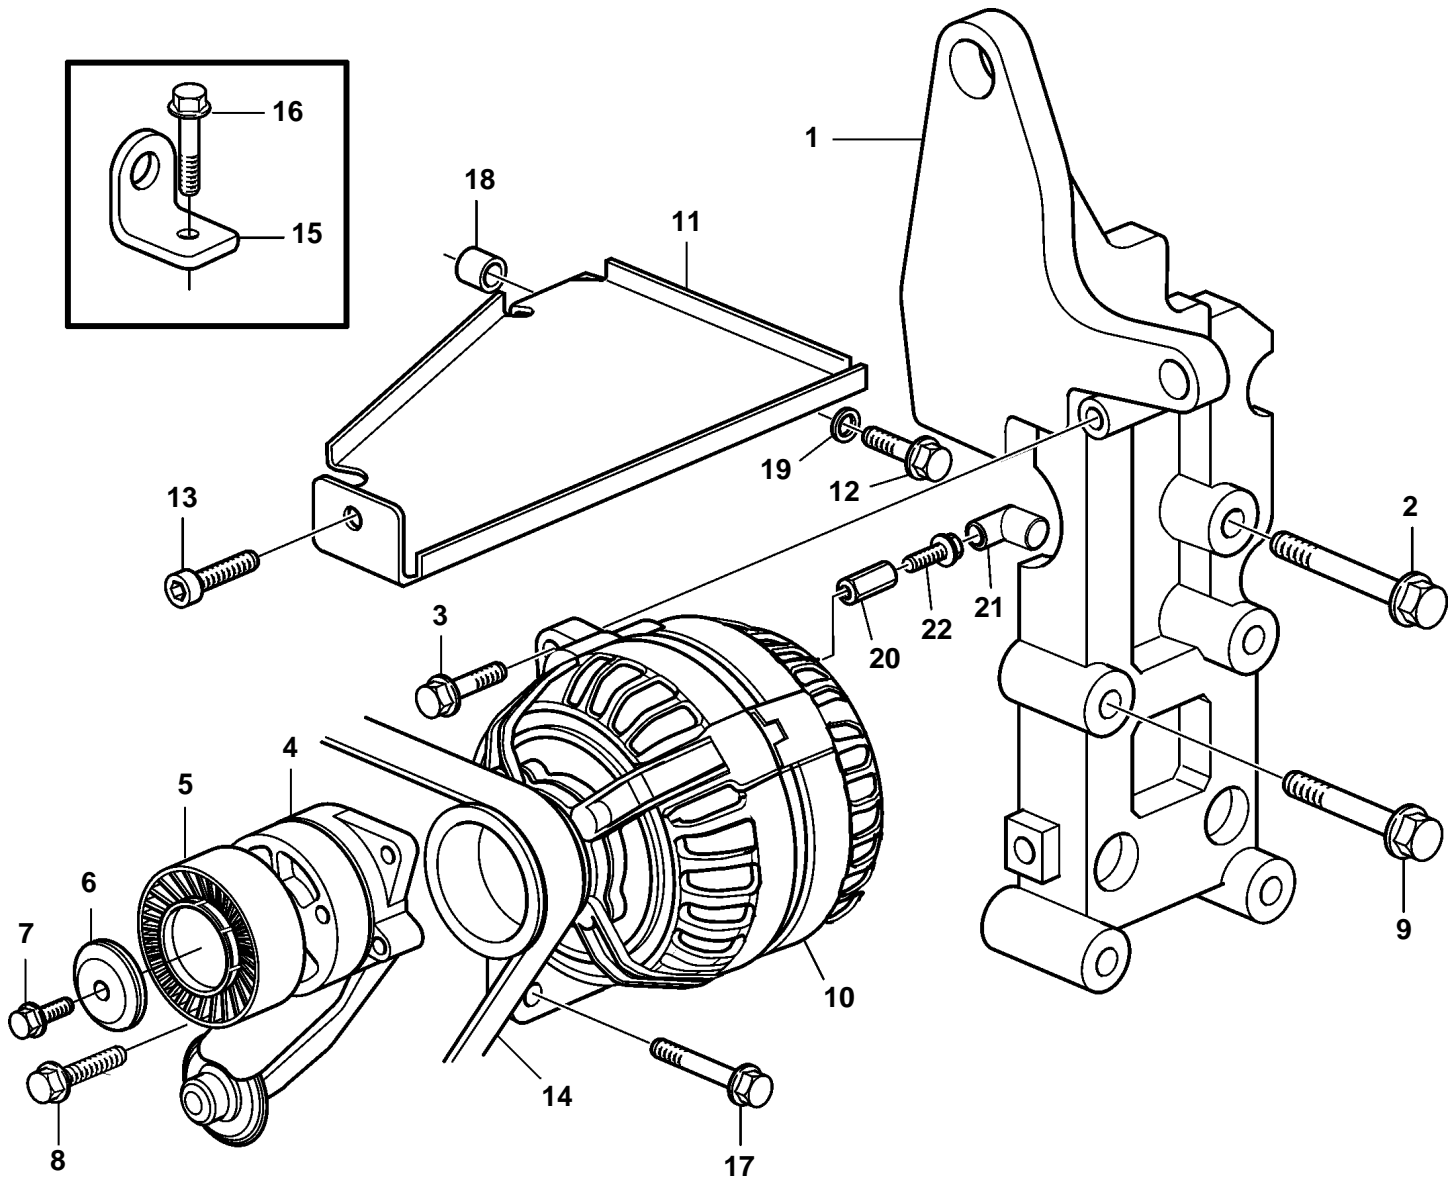

D3-110I-A, D3-130A-A, D3-130I-A, D3-160A-A, D3-160I-A

22884

D3-110I-A, D3-130A-A, D3-130I-A, D3-160A-A, D3-160I-A

REF	PART NO.	QTY	DESCRIPTION	NOTES
1	30757168	1	Bracket	(8642196)
2	965182	2	Flange screw	M8x80mm
3	965180	1	Flange screw	M8x60mm
4	30757056	1	Belt tensioner	(30637961)
5	30637962	1	Idler pulley	(30729939)
6	8653140	1	Cover	
7	987484	1	Flange screw	
8	985463	3	Flange screw	M8x35mm
9	985463	1	Flange screw	M8x35mm
10	3803645	1	Alternator, exch	140A
11	3584444	1	Protecting plate	
12	968842	1	Flange screw	M8x110mm
13	959223	1	Hex. socket screw	
14	30731809	1	Drive belt	(8627228)
15	3840565	1	Lifting eye, rear	
16	965188	1	Flange screw	
17	947760	2	Flange screw	M8x40mm
18	826652	1	Spacer sleeve	
19	980935	1	Spacer sleeve	
20	855314	1	Nut	
21	855798	1	Protecting sleeve	
22	947107	1	Flange screw	M8x12mm