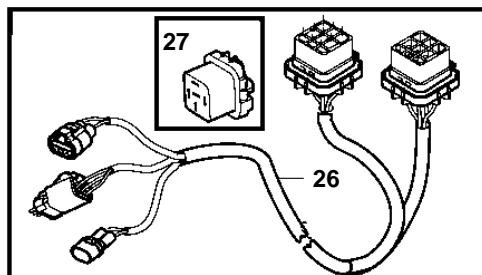

D3-110I-C, D3-130A-C, D3-130I-C, D3-160A-C, D3-160I-C, D3-190A-C, D3-190I-C

D3-110I-C, D3-130A-C, D3-130I-C, D3-160A-C, D3-160I-C, D3-190A-C, D3-190I-C

REF	PART NO.	QTY	DESCRIPTION	SEE SEC.	NOTES
1	881801	1	Wiring harness		Included in EVC cable kit 3587052., L=2,0m
2	3587071	1	Starter switch		
	3587070	1	Starter switch		Kit with 2 key switch with identical key.
3	859953	1	• Key		State key code when ordering.
			• Bulletin 49-30	49-30-EN	Key P/N 859953
4	3887304	1	Control unit		
			• Bulletin P-28-4-11	P-28-4-11-EN	Deleted Control Units
4	3589927	1	Software		Warehouse programming. This p/n can not be ordered, but will be used for invoicing.
	3589926	1	Software		Vodia-programming. This p/n can not be ordered, but will be used for invoicing.
5	21207240	1	Wiring harness		ECU to Engine
6	3587054	1	Kit		
7	3587055	1	Kit		
8	874840	1	Sensor		
9	873772	1	• Tank sensor		
10	3807228	1	Wiring harness		For Trim instrument and Instrument light, L=0.5m
11	3807229	1	Wiring harness		For fuel level sender, L=5.0m
12	3885806	1	Wiring harness		For trim pump and trim sender, Included in EVC cable kit 3587052., L=5.0m
13	3842733	1	Extension cable'verl		L=3.0m, 6-Way
	3842734	1	Extension cable'verl		L=5.0m, 6-Way
	3842735	1	Extension cable'verl		L=7.0m, 6-Way
	3842736	1	Extension cable'verl		L=9.0m, 6-Way
	3842737	1	Extension cable'verl		L=11.0m, 6-Way
14	888248	1	Extension cable'verl		Multilink., L=10.0' (3.0m), 8-way.
	888249	1	Extension cable'verl		L=5.0m, 8-way.
	888250	1	Extension cable'verl		L=23.0' (7.0m), 8-way.
	888251	1	Extension cable'verl		L=9.0m, 8-way.
	888253	1	Extension cable'verl		L=11,00m, 8-way.
15	3840433	1	Sealing plug		Plug for connection in HIU when reverse gear is used.
16	3884818	1	Display, kit		Replaced by 3849972
	3849972	1	Display		Replaced by 3595108
	3595108	1	Display		Replaced by 21173162
	21173162	1	Display		
17		1	• Display		
18	830928	4	• Stud		
19	830930	4	• Nut		
20	3588207	1	• Cable kit		
21	3848966	1	Control unit		
			• Bulletin P-38-1-1	P-38-1-1-EN	ADU - Automatic Dimmer Unit
22	873112	1	Position sensor		SOLAS
23	3594603	1	Wiring harness		SOLAS
24	856337	1	Automatic fuse		50A, SOLAS
25	3594644	1	Wiring harness		SOLAS
26	3885810	1	Wiring harness		
27	873765	1	• Relay		
28	21371661		Cable kit		Diode Kit