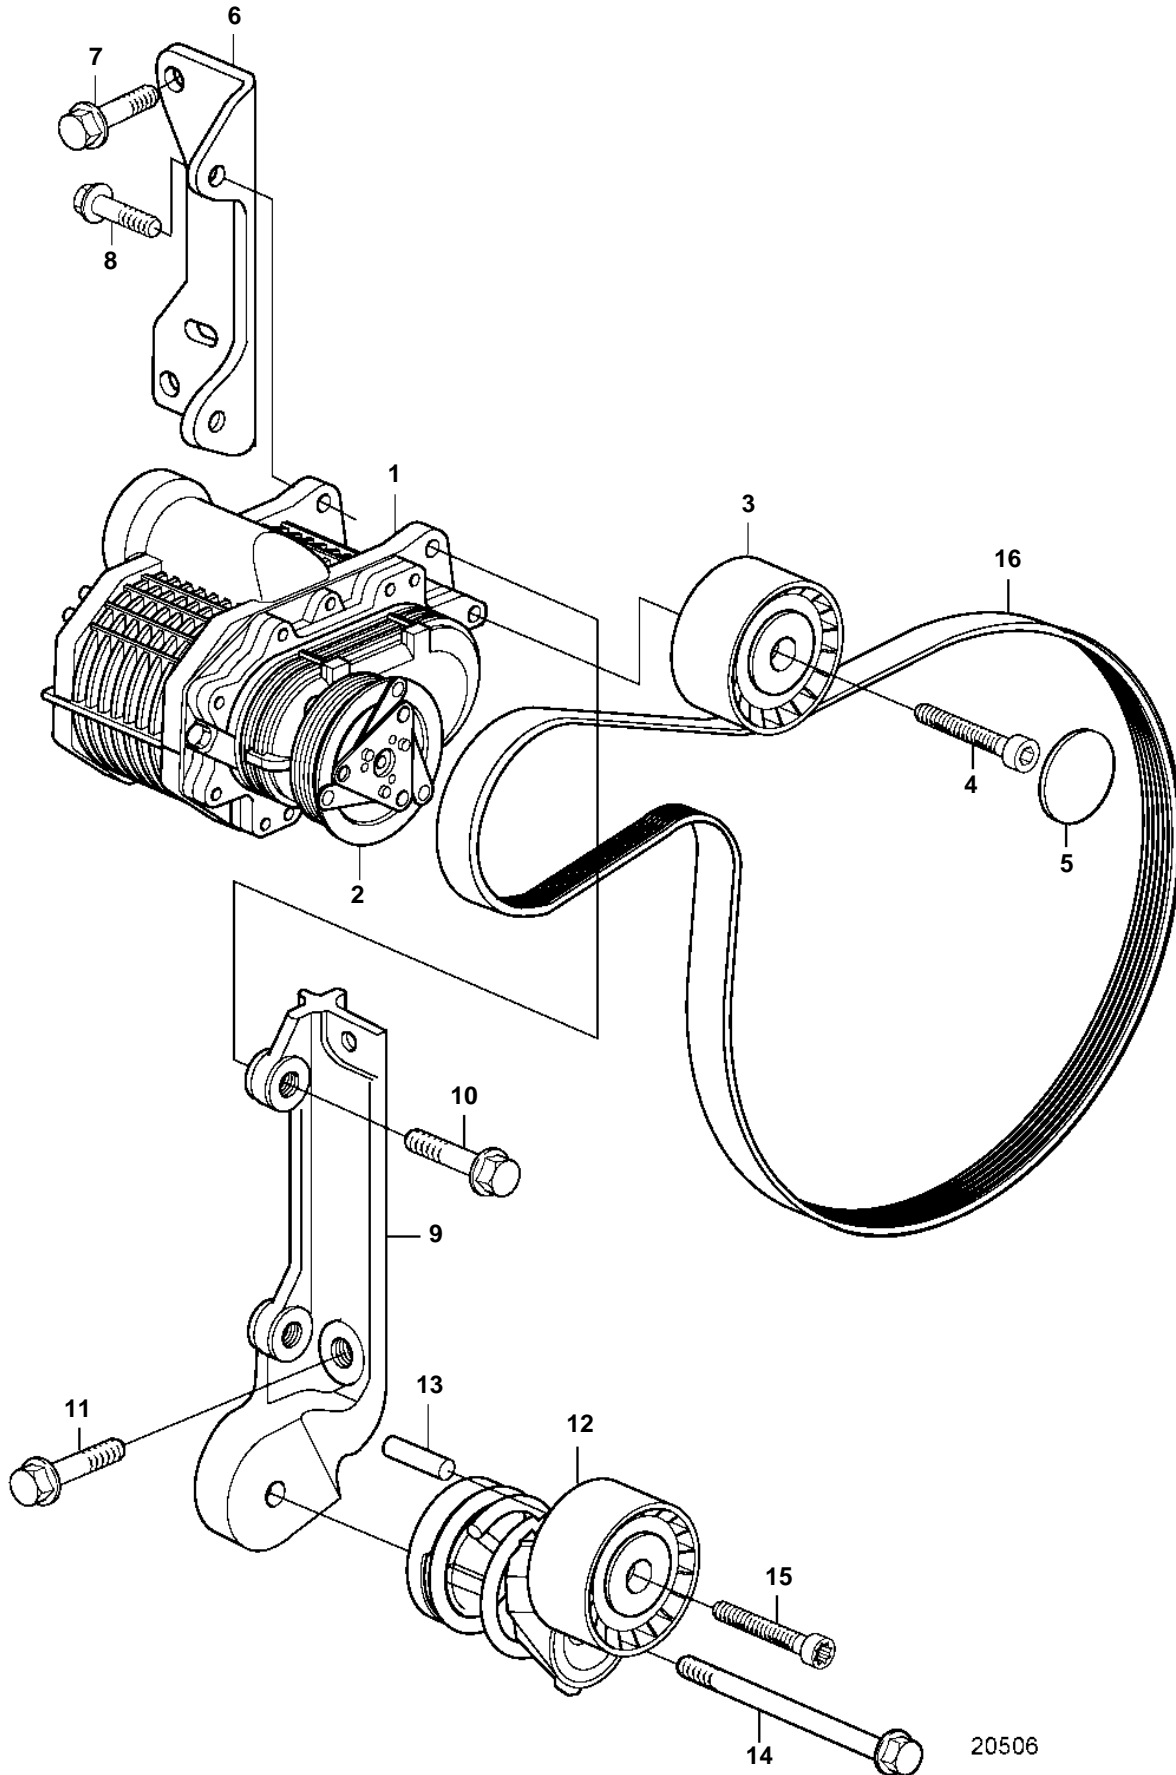

D4-260A-A

20506

## D4-260A-A

REF	PART NO.	QTY	DESCRIPTION	NOTES
1	889979	1	Compressor	
	3803850	1	Compressor, exch	Exchange unit
2	889996	1	Clutch	12V
	3588854	1	Clutch	24V
3	3809465	1	Idler gear	
4	959224	1	Screw	
5		1	Protecting cover	
6	3582971	1	Bracket	
7	946472	2	Screw	
8	946329	2	Flange screw	
9	3588069	1	Bracket	
10	965186	2	Flange screw	
11	946472	2	Screw	
12	3588305	1	Belt tensioner	
13	950542	1	Pin	
14	947790	1	Flange screw	
15		1	Allen head screw	
16	3583963	1	Drive belt	