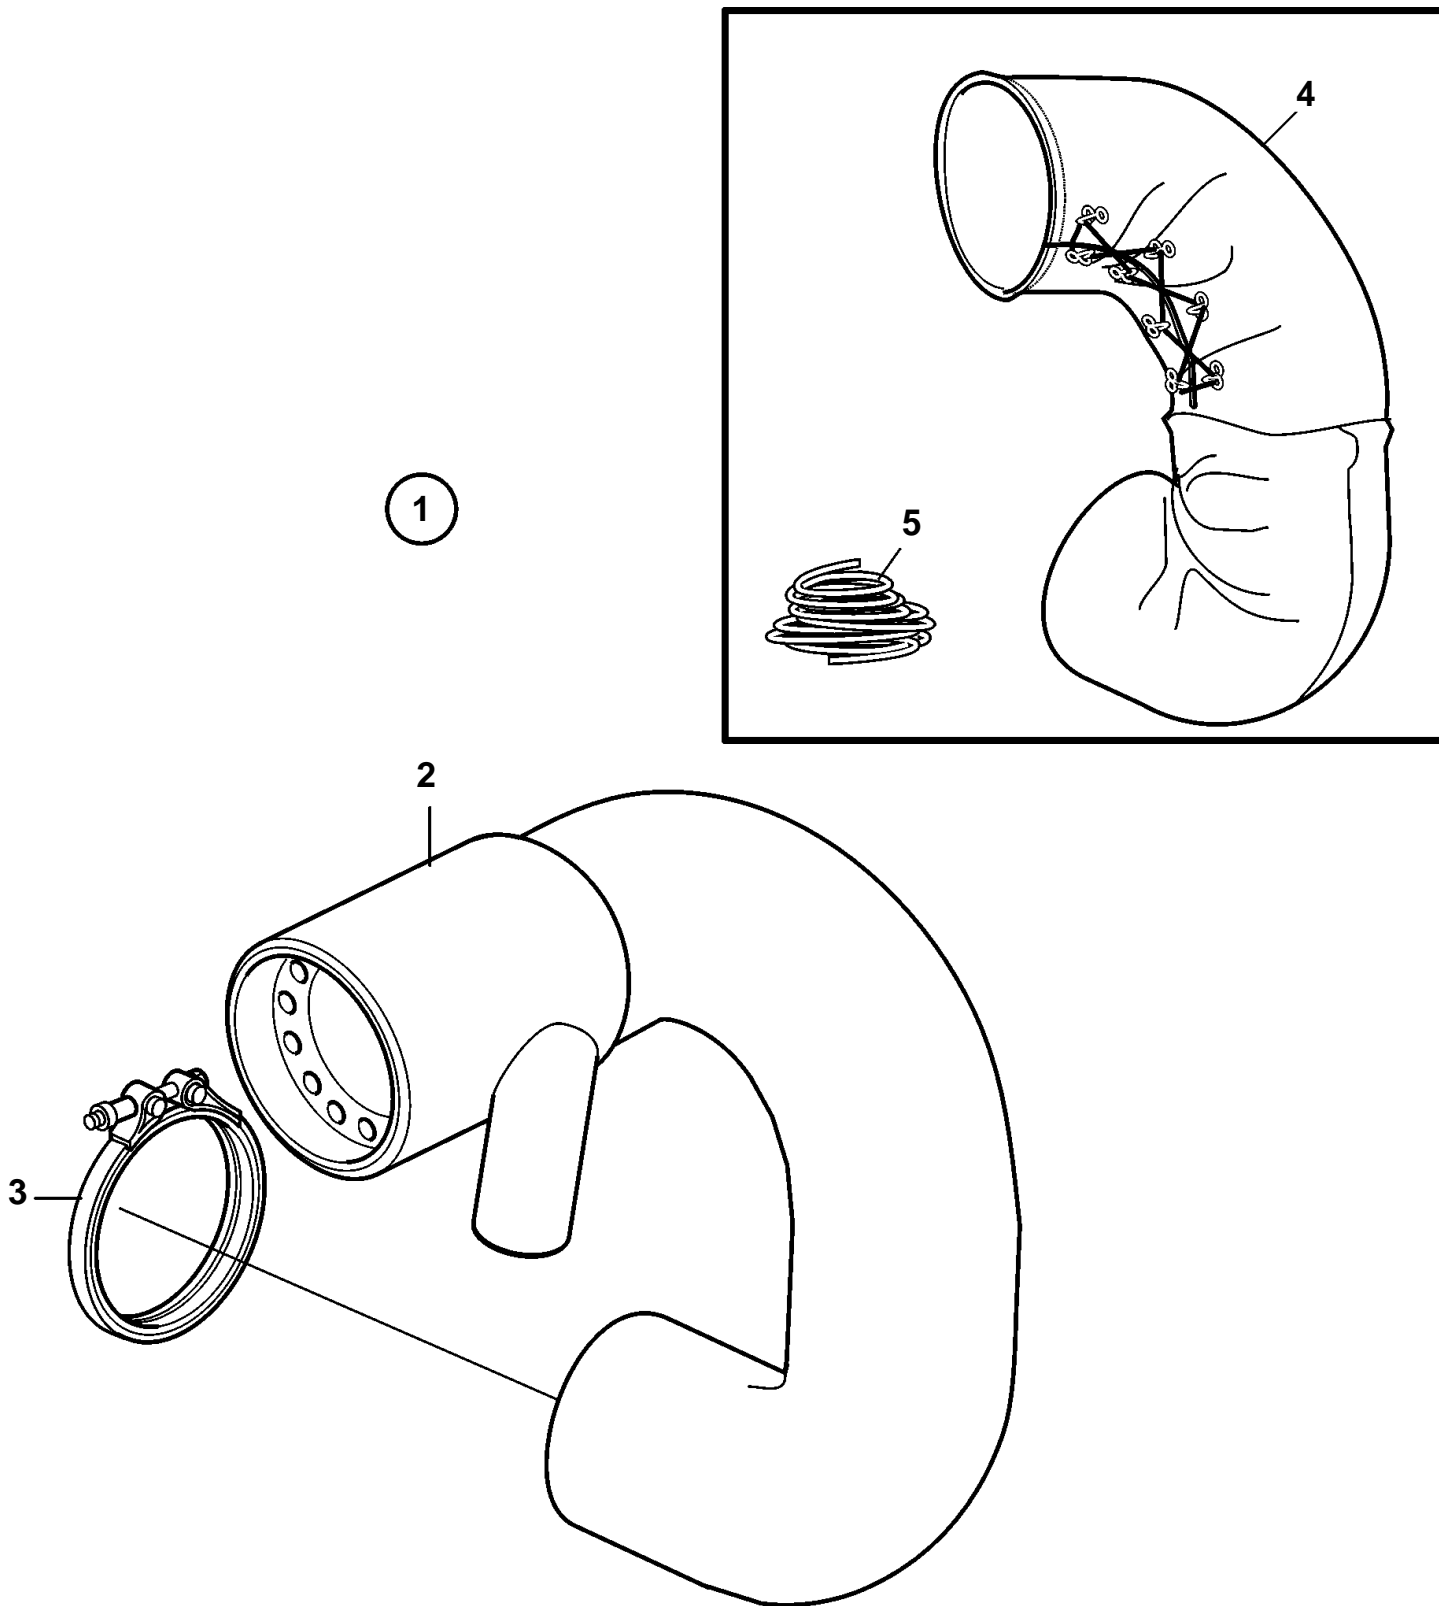

D4-180I-B, D4-210I-A, D4-210I-B, D4-225I-B, D4-260I-A, D4-260I-B

20829

D4-180I-B, D4-210I-A, D4-210I-B, D4-225I-B, D4-260I-A, D4-260I-B

REF	PART NO.	QTY	DESCRIPTION	NOTES
1	3584479	1	Exhaust pipe kit	EARLIER PROD
2	3583906	1	· Exhaust pipe	
3	842993	1	· Clamp	
4	3817198	1	· Isolator	
5	941710	1	· Locking wire	