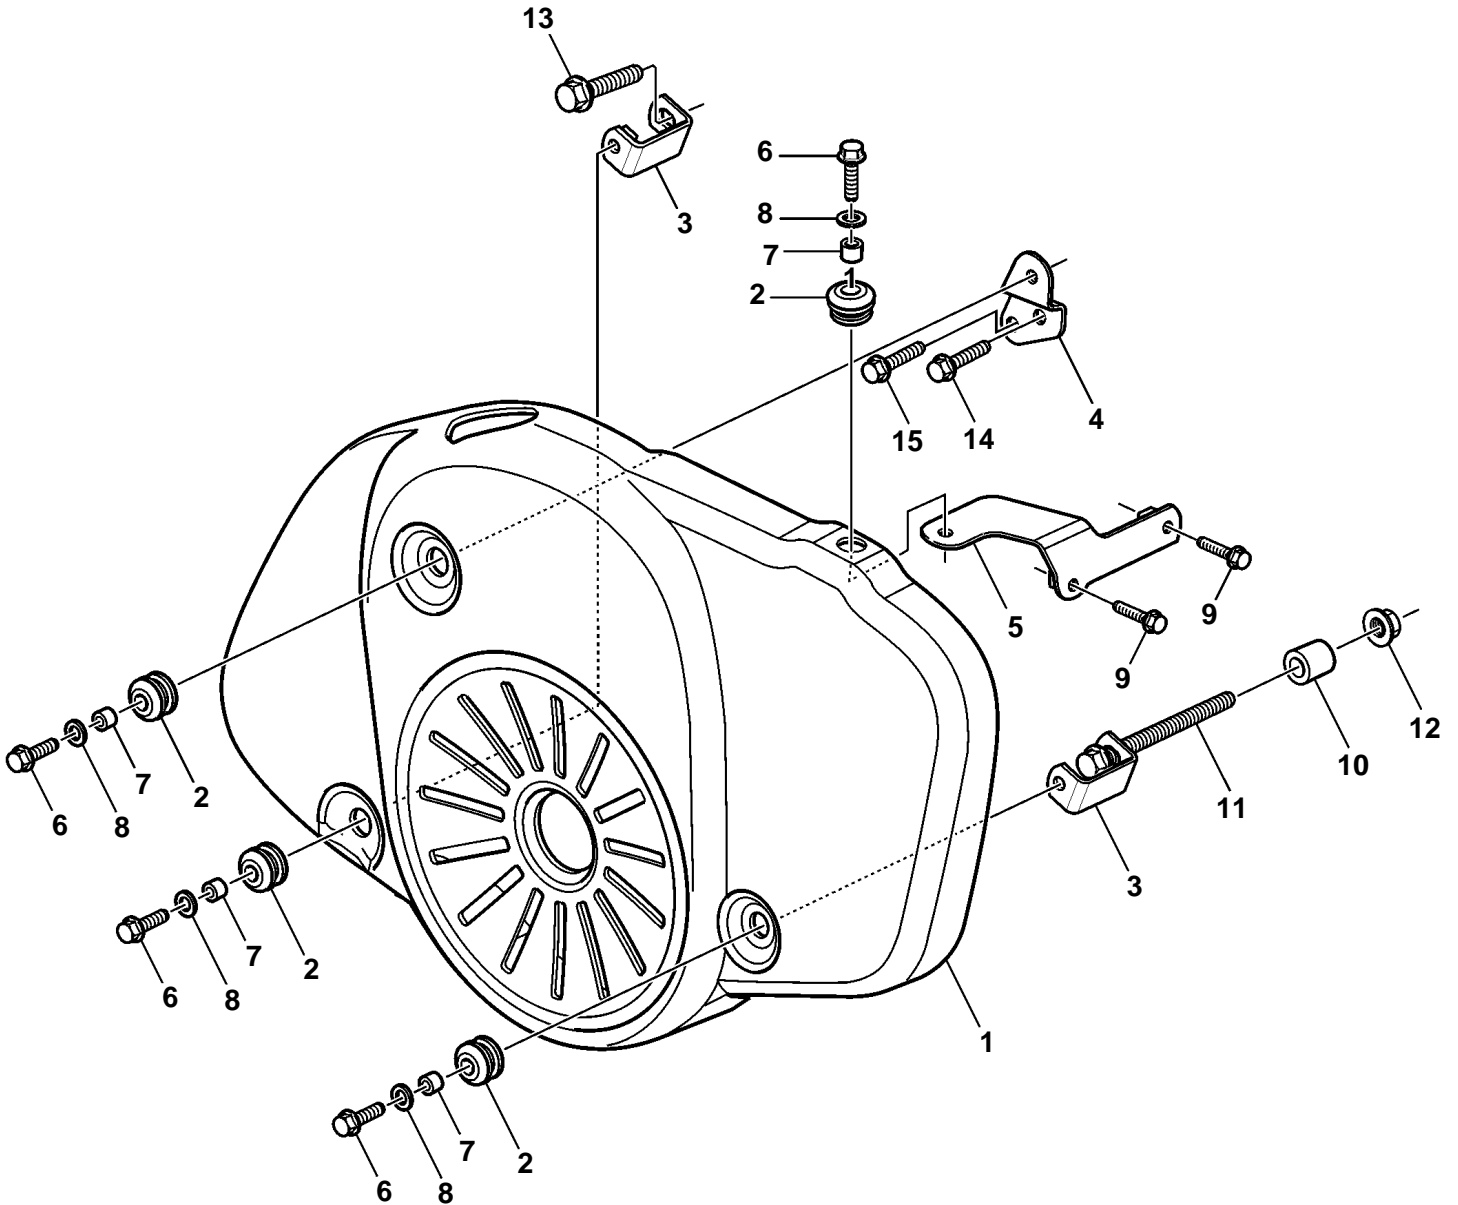

D4-180I-B, D4-210I-A, D4-210I-B, D4-210A-A, D4-210A-B, D4-225I-B, D4-225A-B, D4-260I-A, D4-260I-B

21706

D4-180I-B, D4-210I-A, D4-210I-B, D4-210A-A, D4-210A-B, D4-225I-B, D4-225A-B, D4-260I-A, D4-260I-B

| REF | PART NO. | QTY | DESCRIPTION |
|-----|----------|-----|------------------|
| 1 | 3808882 | 1 | Belt protector |
| 2 | 673989 | 4 | · Rubber bushing |
| 3 | 3588731 | 2 | Bracket |
| 4 | 3588732 | 1 | Bracket |
| 5 | 3588733 | 1 | Bracket |
| 6 | 945444 | 4 | Flange screw |
| 7 | 3830336 | 4 | Spacer |
| 8 | 941670 | 4 | Washer |
| 9 | 965216 | 1 | Screw |
| 10 | 1678297 | 1 | Spacer sleeve |
| 11 | 979934 | 1 | Flange screw |
| 12 | 983717 | 1 | Nut |
| 13 | 978447 | 1 | Flange screw |
| 14 | 965186 | 1 | Flange screw |
| 15 | 965190 | 1 | Screw |