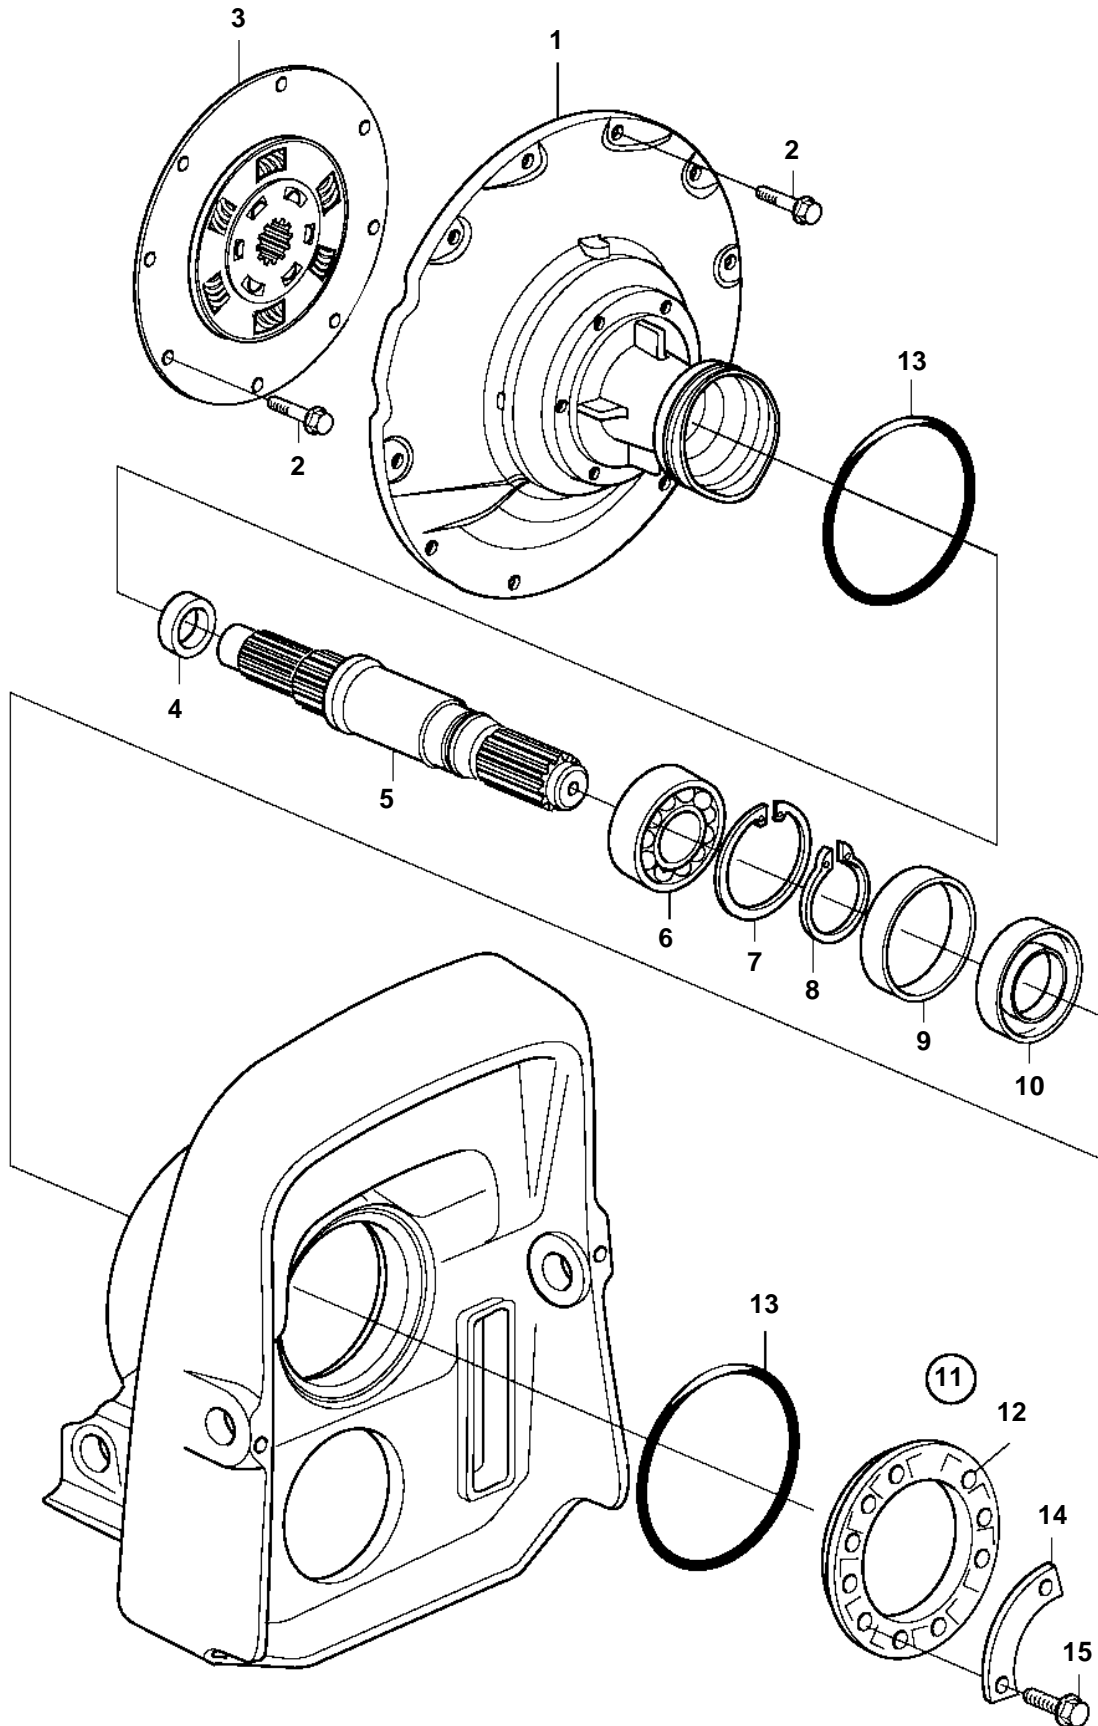

DPH-A, DPR-A, DPH-B, DPR-B, D4-210A-A, D4-210A-B, D4-225A-B, D4-260A-A, D4-260A-B

20842

DPH-A, DPR-A, DPH-B, DPR-B, D4-210A-A, D4-210A-B, D4-225A-B, D4-260A-A, D4-260A-B

REF	PART NO.	QTY	DESCRIPTION	NOTES
1	3589844	1	Flywheel housing	
2	946752	18	Flange screw	L=35mm
3	3587003	1	Clutch	
4	888264	1	Bushing	
5	3862367	1	Shaft	(3587451)
6	184841	1	Ball bearing	
7	914533	1	Snap ring	
8	914462	1	Lock ring	
9	888545	1	Bushing	
10	958860	1	Sealing ring	
11	854317	1	Clamping ring kit	
12	873048	1	· Clamping ring	
13	813967	2	· Rubber ring	
14	806624	3	· Striker plate	
15	191844	6	· Screw	