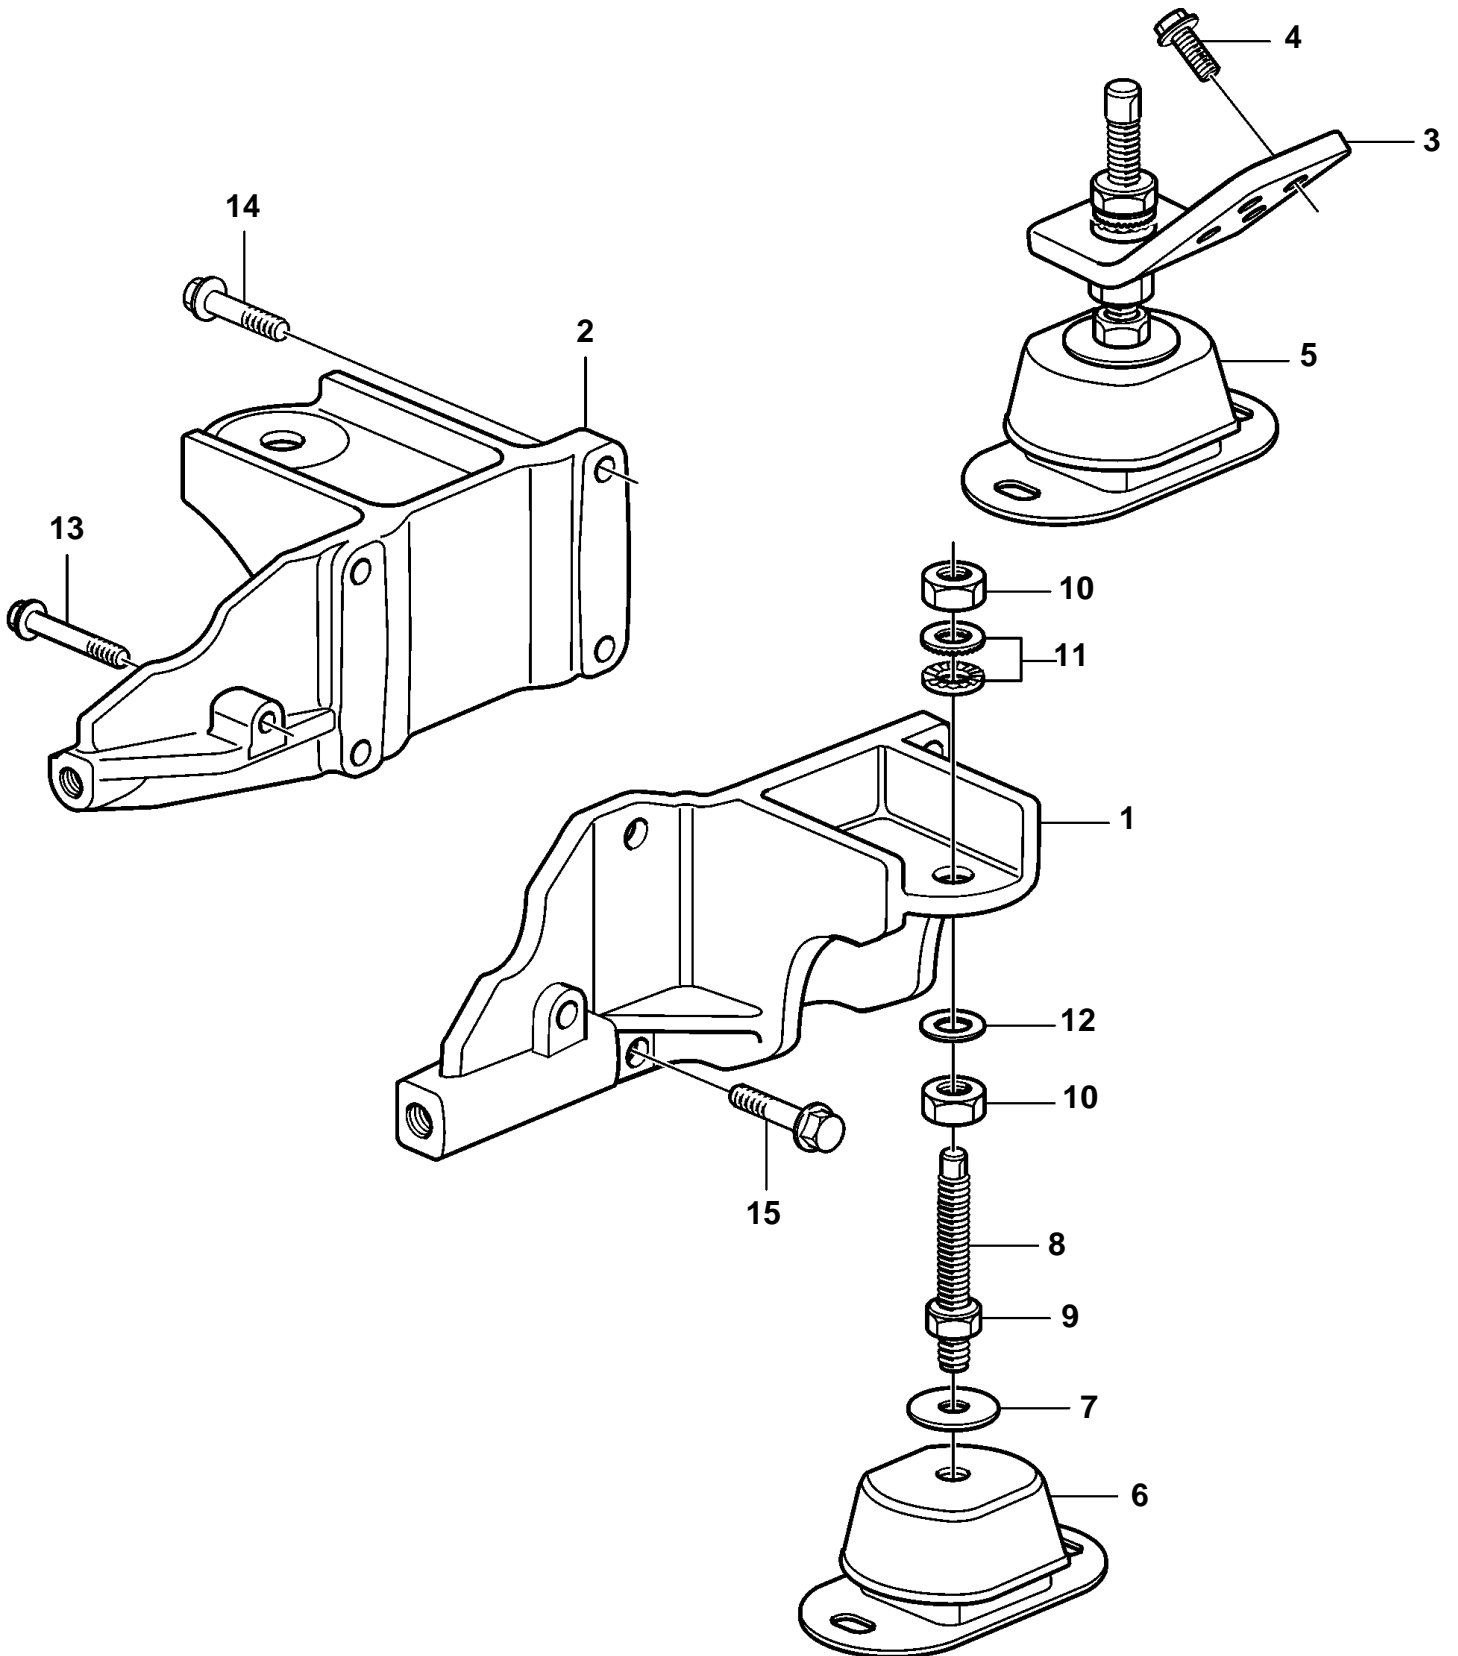

D6-280I-A, D6-280I-B, D6-310I-A, D6-310I-B, D6-370I-A, D6-370I-B

19847

D6-280I-A, D6-280I-B, D6-310I-A, D6-310I-B, D6-370I-A, D6-370I-B

REF	PART NO.	QTY	DESCRIPTION	NOTES
1	3583516	1	Engine bracket	
2	3807719	1	Engine bracket	S.B, FRAM (3583515)
3	3583620	2	Engine bracket	REAR
4	965192	8	Flange screw	L=40mm
5	3584009	2	Rubber cushion, rear	INBOARD
	3826730	2	Rubber cushion, rear	V-DRIVE
	3584009	2	Rubber cushion, rear	IPS
	3584009	2	Rubber cushion, rear	JACKSHAFT
6	3584009	2	Rubber cushion, front	INBOARD
	3584008	2	Rubber cushion, front	V-DRIVE
	3584009	2	Rubber cushion, front	IPS
	3584009	2	Rubber cushion, front	JACKSHAFT
7	3584007	4	Washer	
8	3828724	4	Adjusting screw	
9	955794	4	Nut	
10	955786	8	Nut	
11	847766	4	Lock washer	
12	120224	4	Washer	
13	965188	1	Screw	L=70mm
14	965183	8	Flange screw	L=90mm
15	965186	1	Flange screw	L=50mm