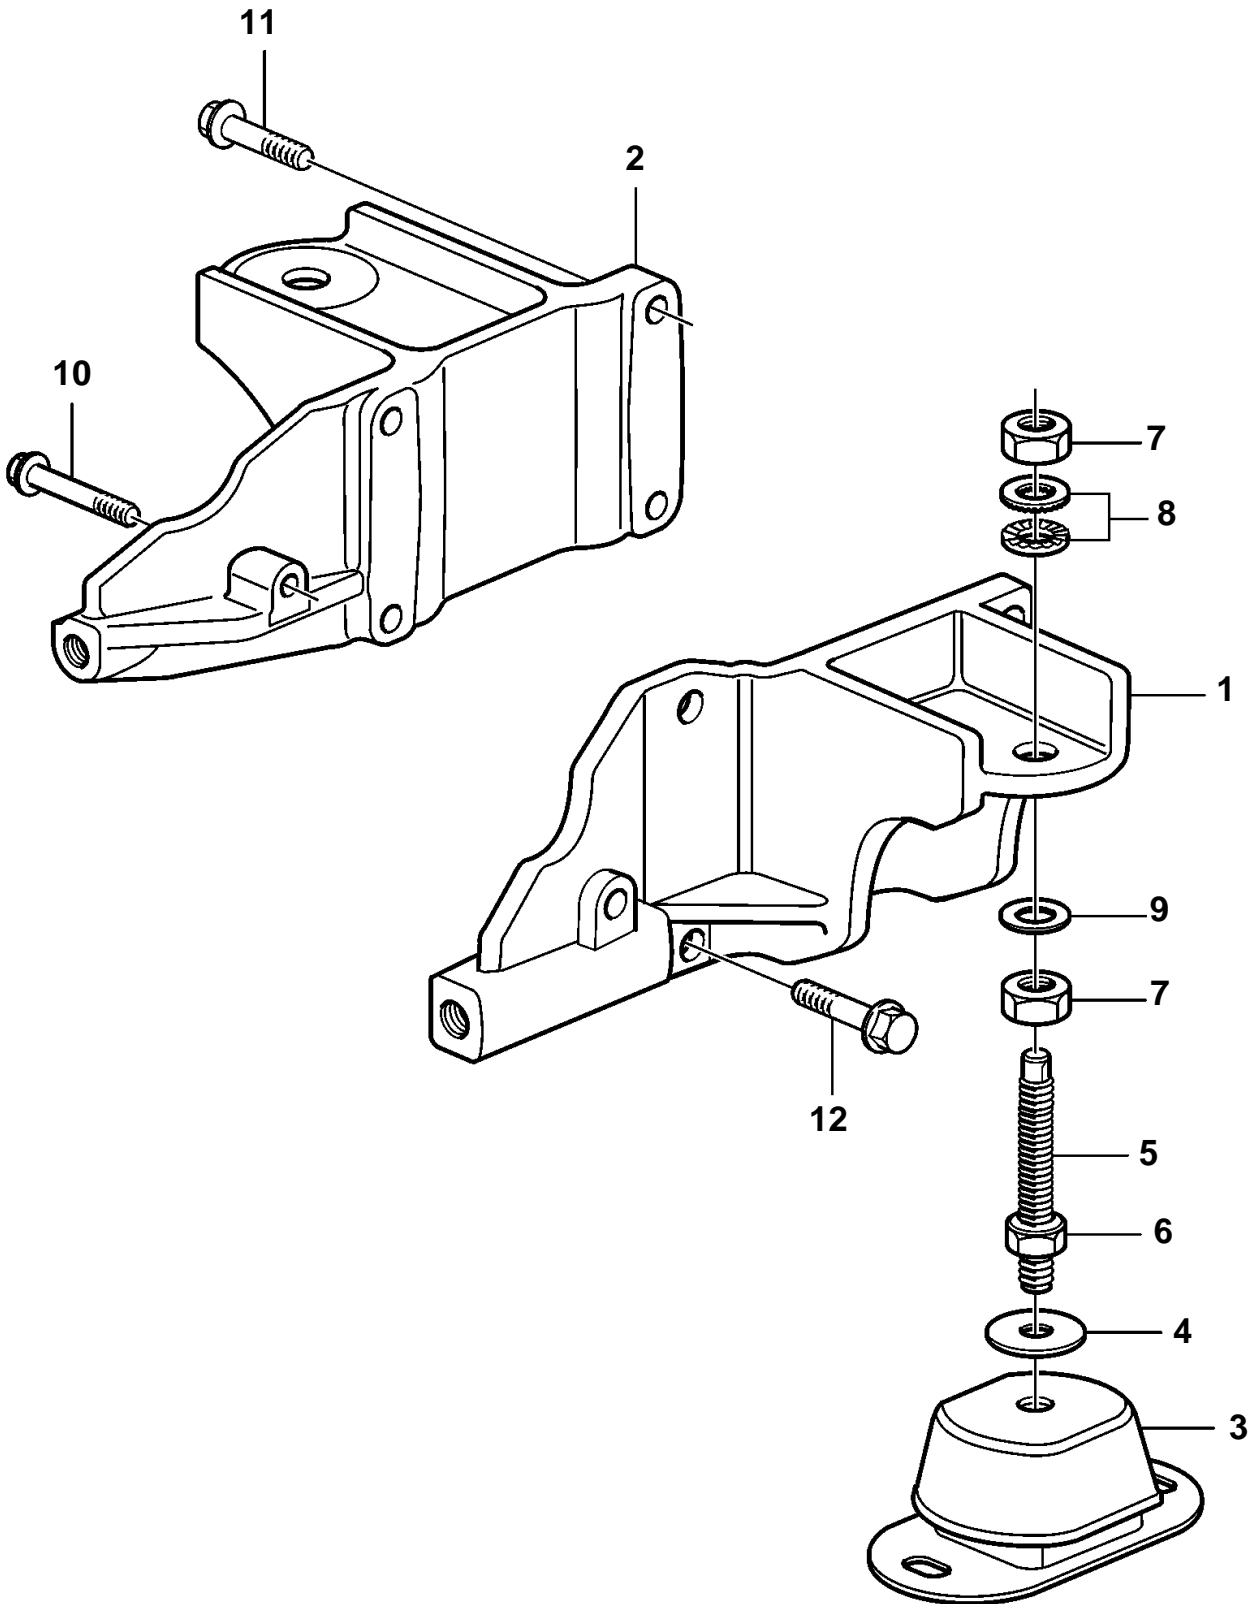

D6-280A-A, D6-280A-B, D6-310A-A, D6-310A-B, D6-310D-B, D6-350A-A, D6-350A-B, D6-370D-B

21135

D6-280A-A, D6-280A-B, D6-310A-A, D6-310A-B, D6-310D-B, D6-350A-A, D6-350A-B, D6-370D-B

REF	PART NO.	QTY	DESCRIPTION	NOTES
1	3583516	1	Engine bracket	
2	3807719	1	Engine bracket	S.B, FRAM (3583515)
3	3584008	2	Rubber cushion, front	RUBBER CUSHION 50
4	3584007	2	Washer	
5	3828724	2	Adjusting screw	
6	955794	2	Nut	
7	955786	4	Nut	
8	847766	2	Lock washer	
9	120224	2	Washer	
10	965188	1	Screw	L=70mm
11	965183	8	Flange screw	L=90mm
12	965186	1	Flange screw	L=50mm