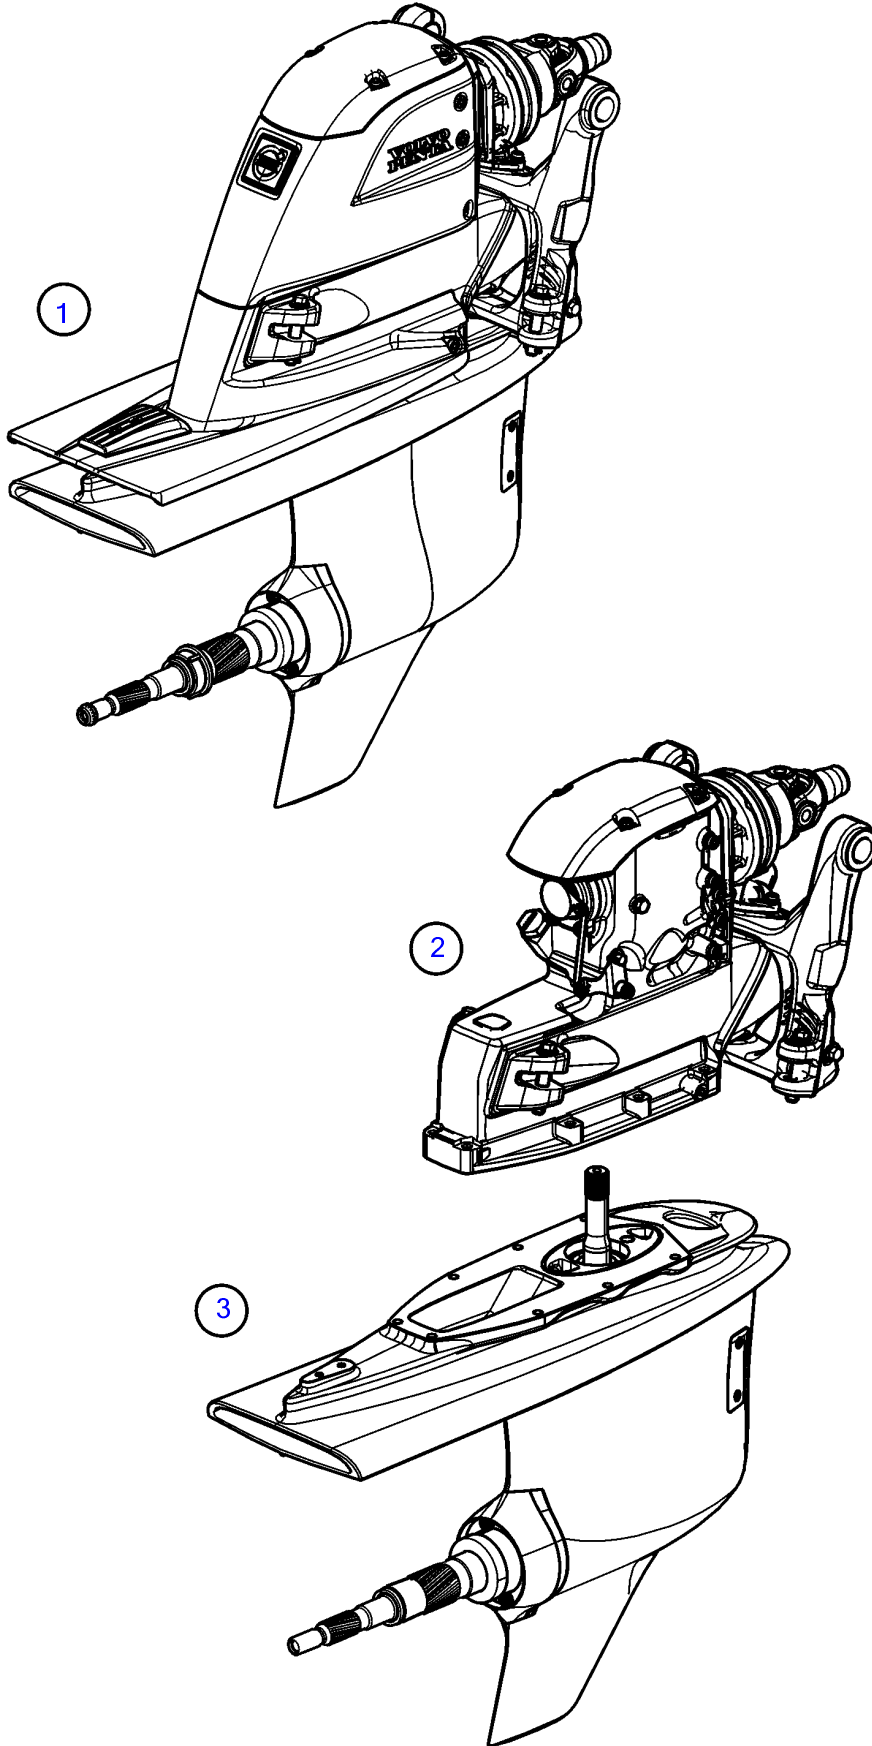

DPH-D

DPH-D

REF	PART NO.	QTY	DESCRIPTION	SEE SEC.	NOTES
1	22079436	1	Aquamatic drive, complete		Ratio 1.59:1
	22079437	1	Aquamatic drive, complete		Ratio 1.63:1
	22079438	1	Aquamatic drive, complete		Ratio 1.69:1
	22079439	1	Aquamatic drive, complete		Ratio 1.76:1
	22079440	1	Aquamatic drive, complete		Ratio 1.85:1
	22079441	1	Aquamatic drive, complete		Ratio 1.96:1
	22079442	1	Aquamatic drive, complete		Ratio 2.08:1
2	22079926	1	Upper gear, complete		
			.	38403	
3	22079936	1	Lower gear, complete		Ratio 1.59:1
	22079938	1	Lower gear, complete		Ratio 1.63:1
	22079940	1	Lower gear, complete		Ratio 1.69:1
	22079941	1	Lower gear, complete		Ratio 1.76:1
	22079942	1	Lower gear, complete		Ratio 1.85:1
	22079943	1	Lower gear, complete		Ratio 1.96:1
	22079944	1	Lower gear, complete		Ratio 2.08:1