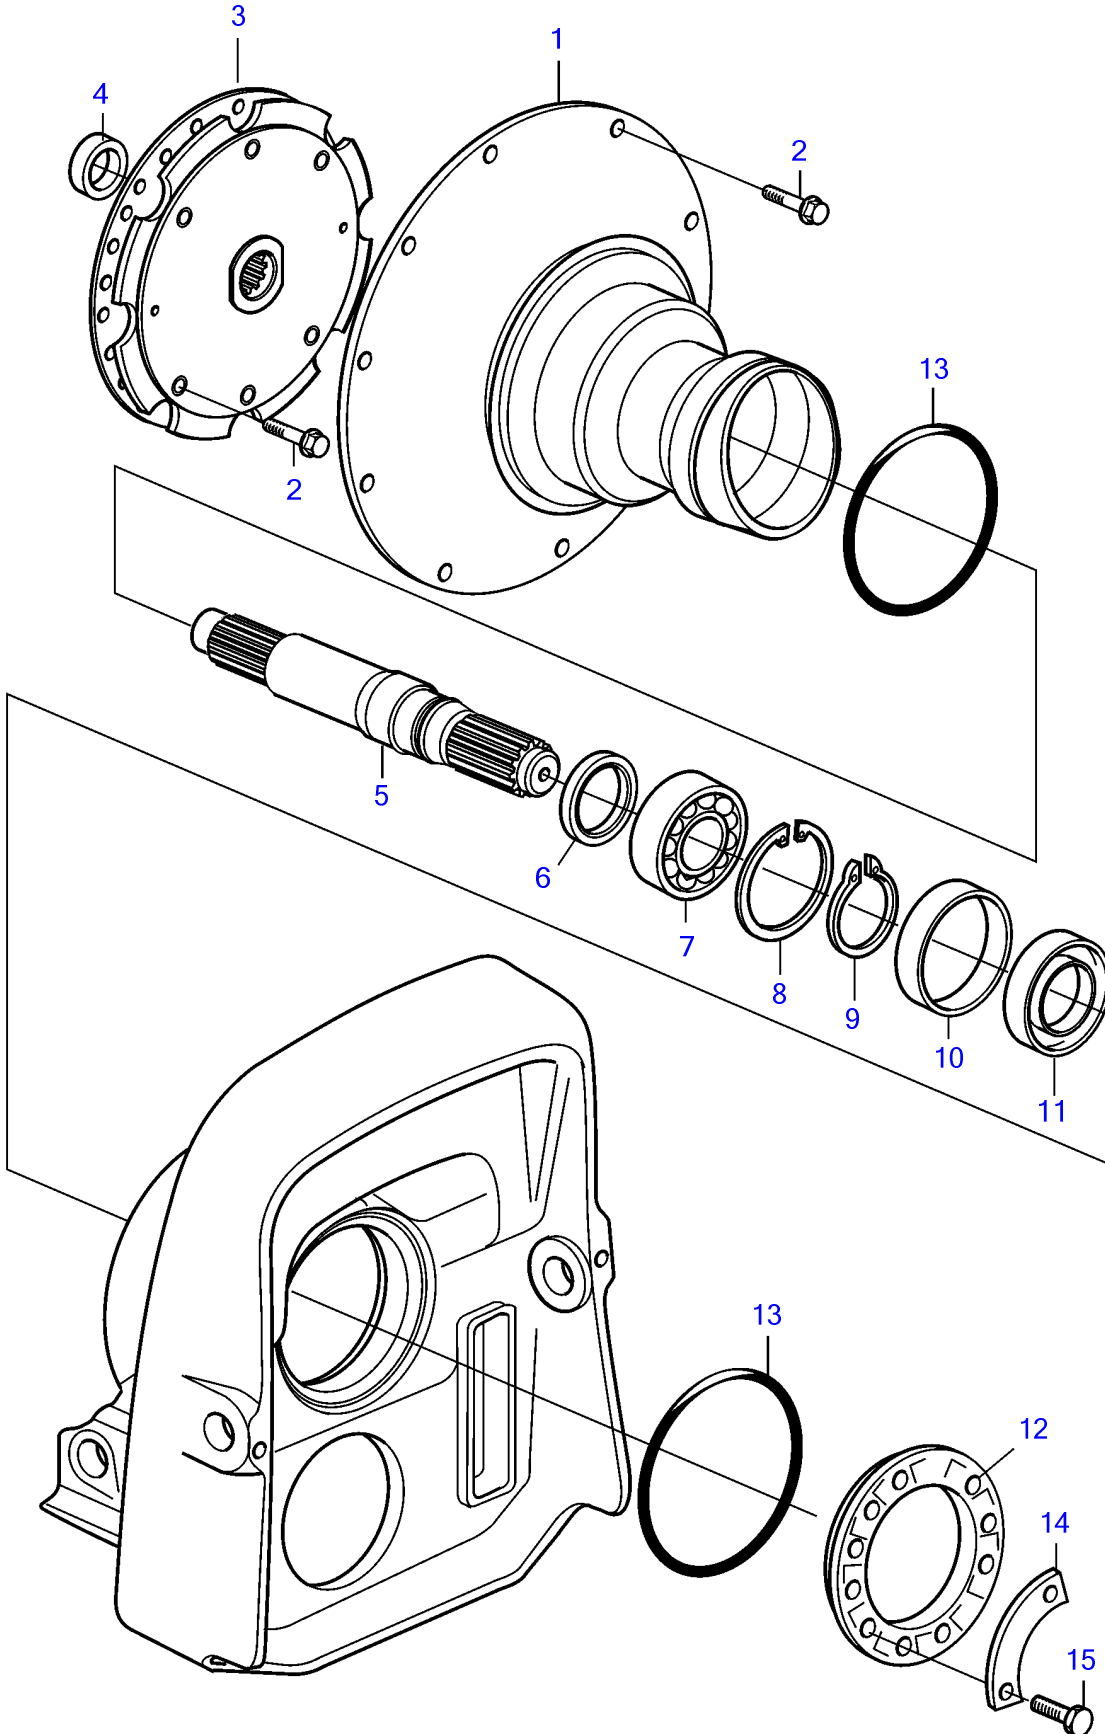

DPH-D1

DPH-D1

REF	PART NO.	QTY	DESCRIPTION	NOTES
1	21201104	1	Flywheel housing	(3589844)
2	946752	18	Flange screw	L=35mm
3	21882313	1	Flexible coupling	
4	888264	1	Bushing	
5	21324794	1	Shaft	
6	6842273	1	Lip seal	
7	184841	1	Ball bearing	
8	914533	1	Snap ring	
9	914462	1	Snap ring	
10	888545	1	Bushing	
11	958860	1	Sealing ring	
12	873048	1	Tensioning ring	
13	804190	2	Rubber ring	
14	806624	3	Striker plate	
15	191844	6	Hexagon screw	

47705770-44-38830

27933

Upd:2015-04-13

DPH-D, DPR-D, DPH-D1

**VOLVO  
PENTA**