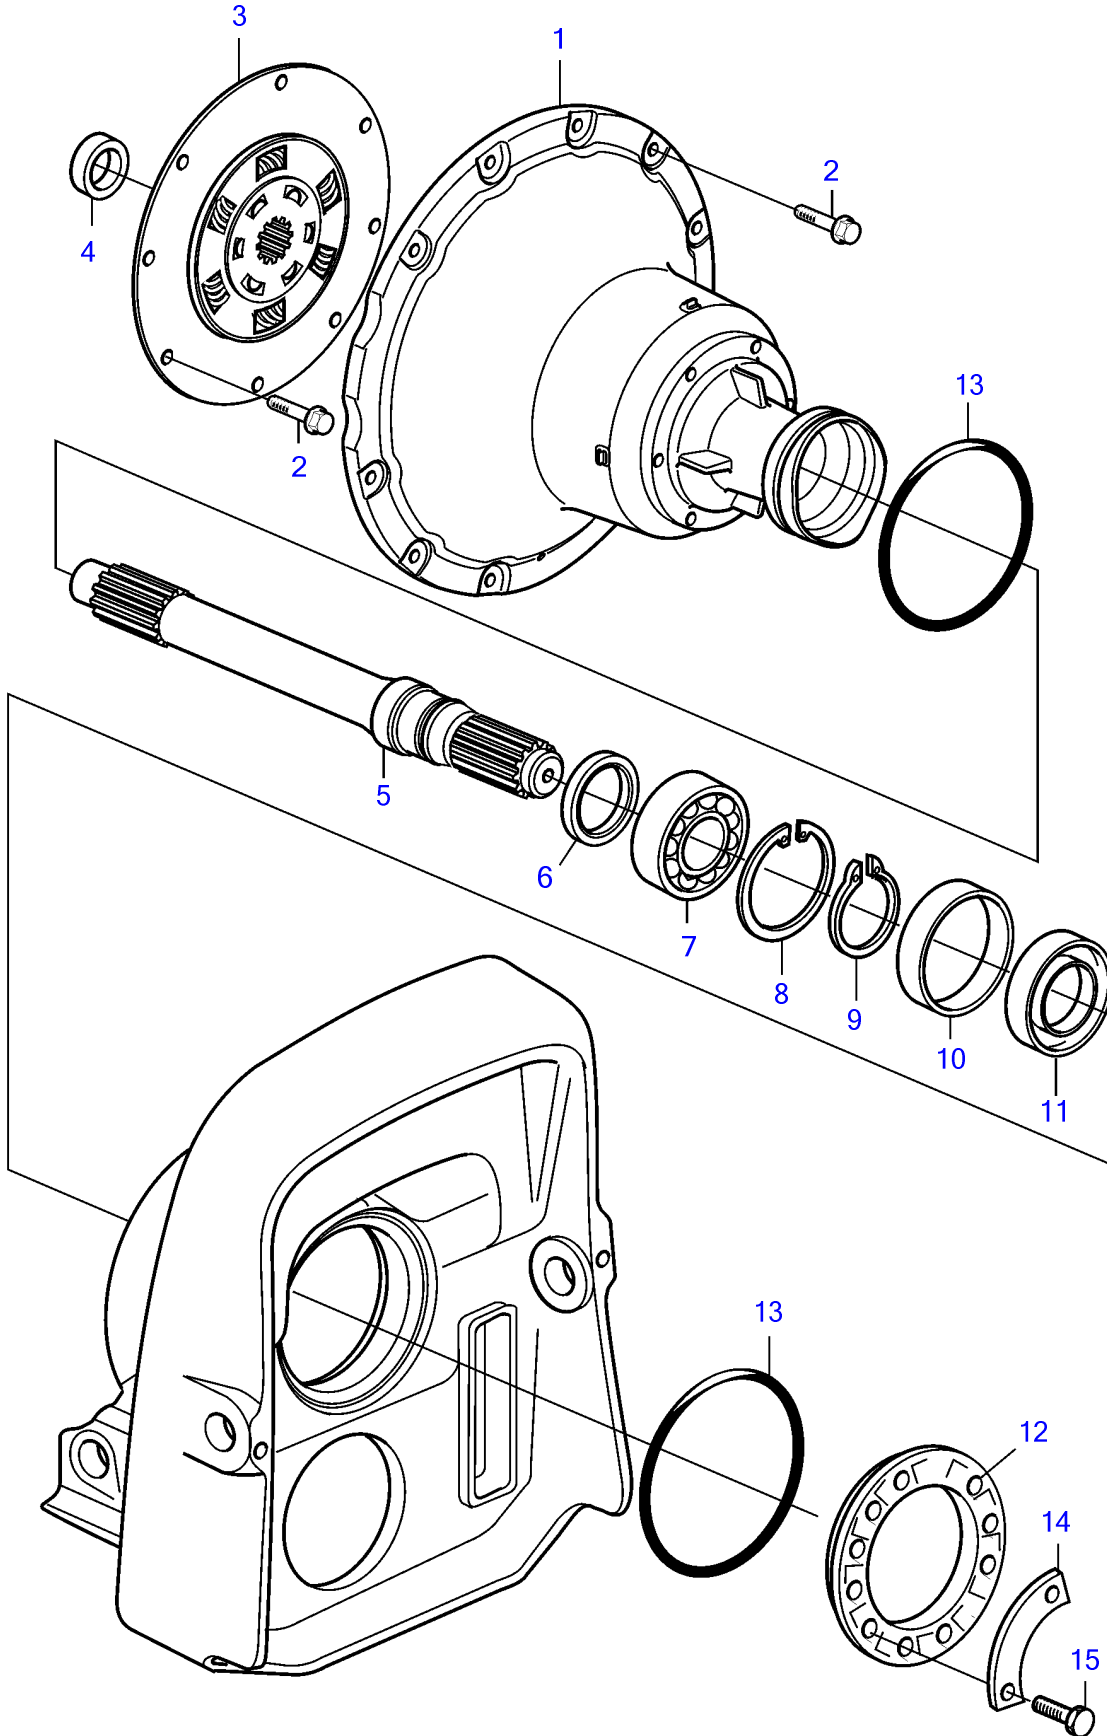

DPH-D, DPR-D

DPH-D, DPR-D

REF	PART NO.	QTY	DESCRIPTION	NOTES
1	21440998	1	Flywheel housing	
2	946752	18	Flange screw	L=35mm
3	21424060	1	Flexible coupling	SN-2006039886
	21581138	1	Flexible coupling	SN2006039887-
4	888264	1	Bushing	
5	21511536	1	Shaft	
6	6842273	1	Lip seal	
7	184841	1	Ball bearing	
8	914533	1	Snap ring	
9	914462	1	Snap ring	
10	888545	1	Bushing	
11	958860	1	Sealing ring	
12	873048	1	Tensioning ring	
13	804190	2	Rubber ring	
14	806624	3	Striker plate	
15	191844	6	Hexagon screw	