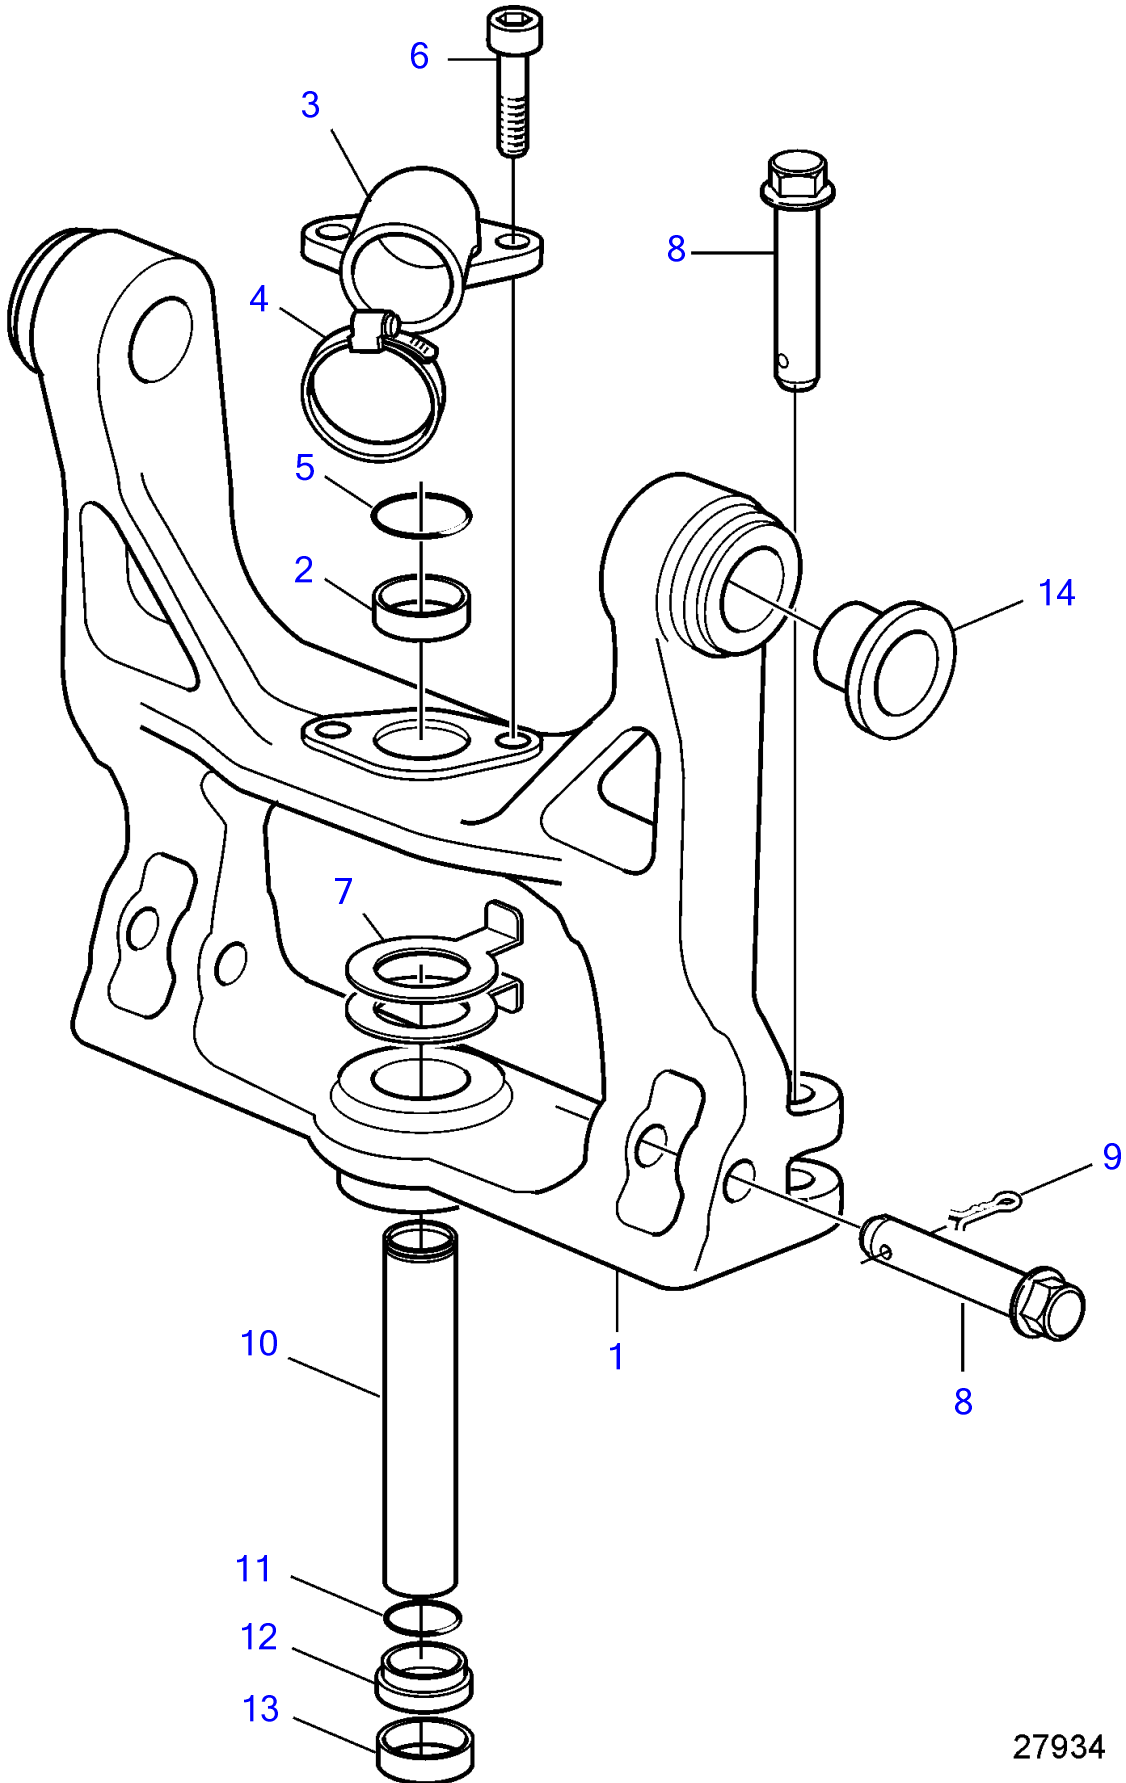

DPH-D1

27934

DPH-D1

REF	PART NO.	QTY	DESCRIPTION
1	21441011	1	Fork
2	3862217	2	• Bushing
3	40005192	1	Hose connection
4	22274885	1	Hose clamp
5	990899	1	O-ring
6	984257	2	6 point socket screw
7	3862248	2	Thrust washer
8	21264883	4	Pin
9	967707	4	Split pin
10	3862246	1	Steering knuckle
11	955999	1	O-ring
12	3862247	1	Retainer
13	3862245	1	Sealing ring
14	3862903	2	Bushing