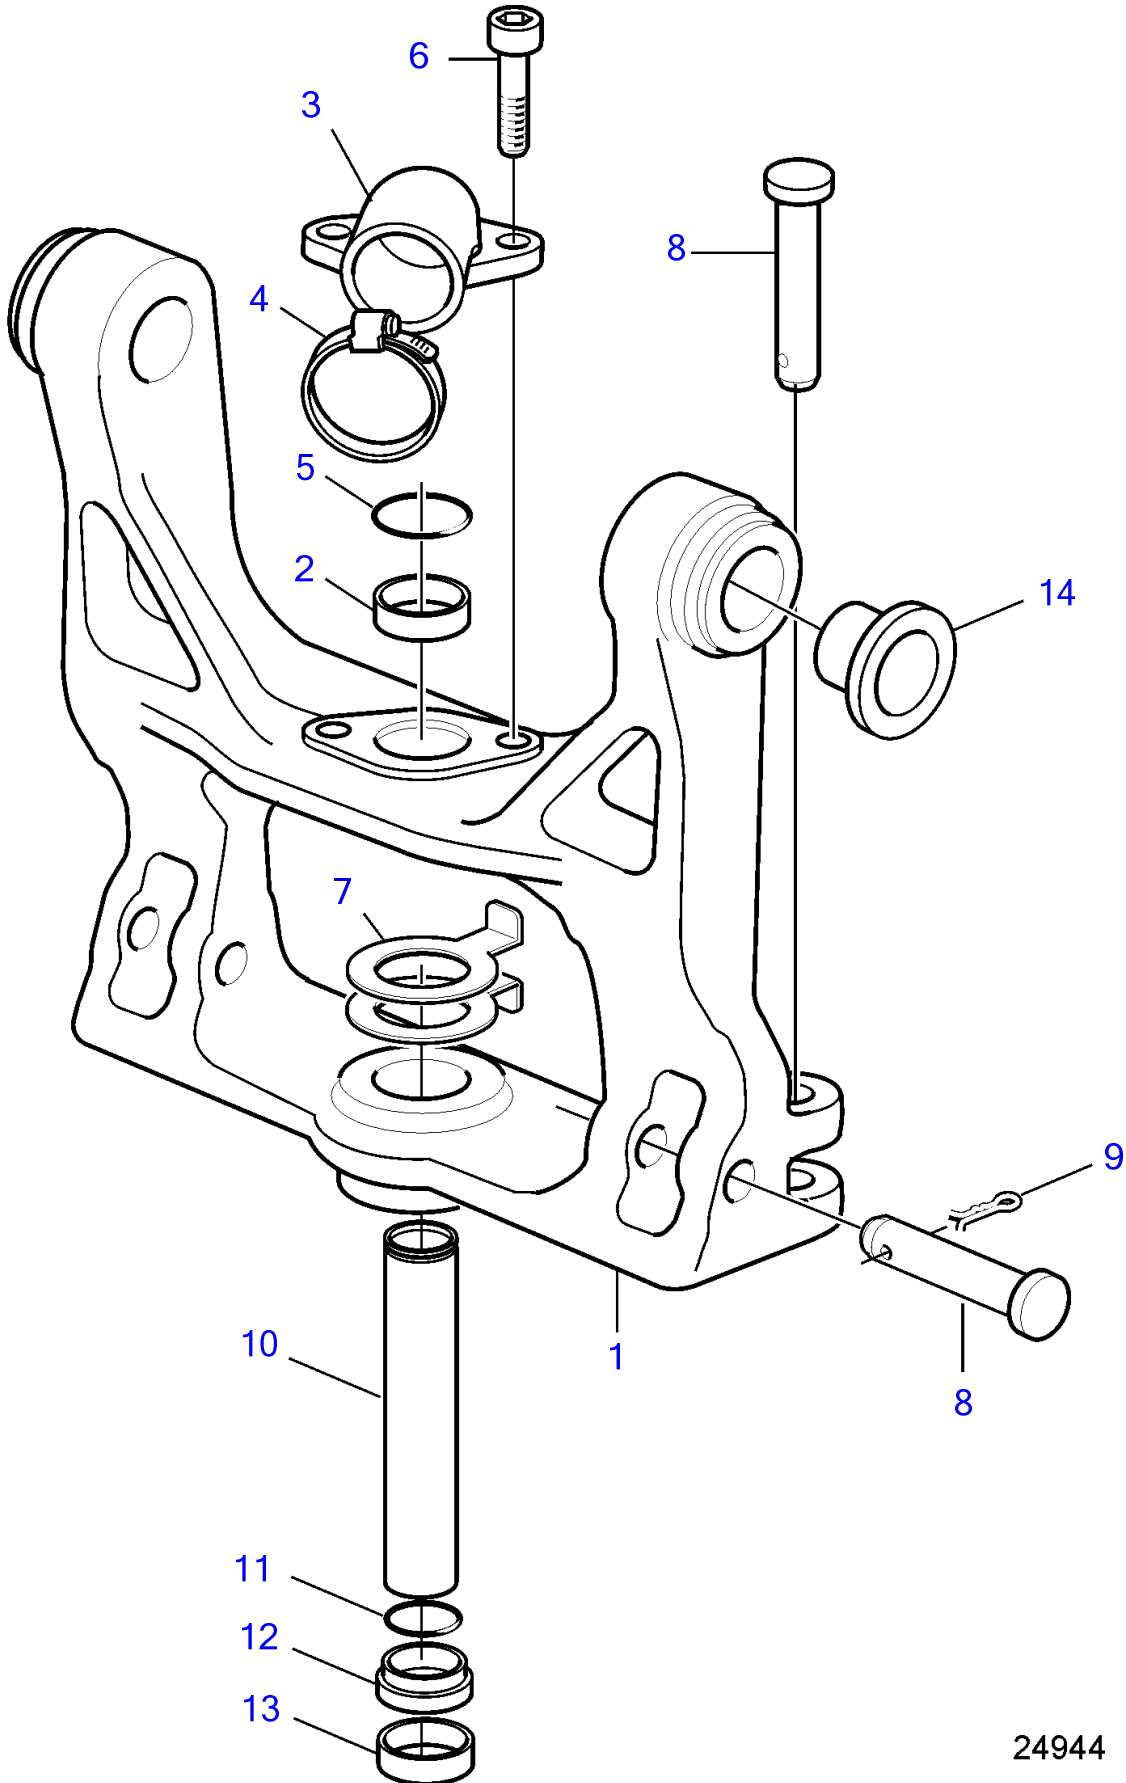

DPH-D, DPR-D

24944

DPH-D, DPR-D

REF	PART NO.	QTY	DESCRIPTION
1	21441011	1	Fork
2	3862217	2	• Bushing
3	40005192	1	Hose connection
4	22274885	1	Hose clamp
5	990899	1	O-ring
6	984257	2	6 point socket screw
7	3862248	2	Thrust washer
8	3862188	4	Pin
9	967707	4	Split pin
10	3862246	1	Steering knuckle
11	955999	1	O-ring
12	3862247	1	Retainer
13	3862245	1	Sealing ring
14	3862903	2	Bushing