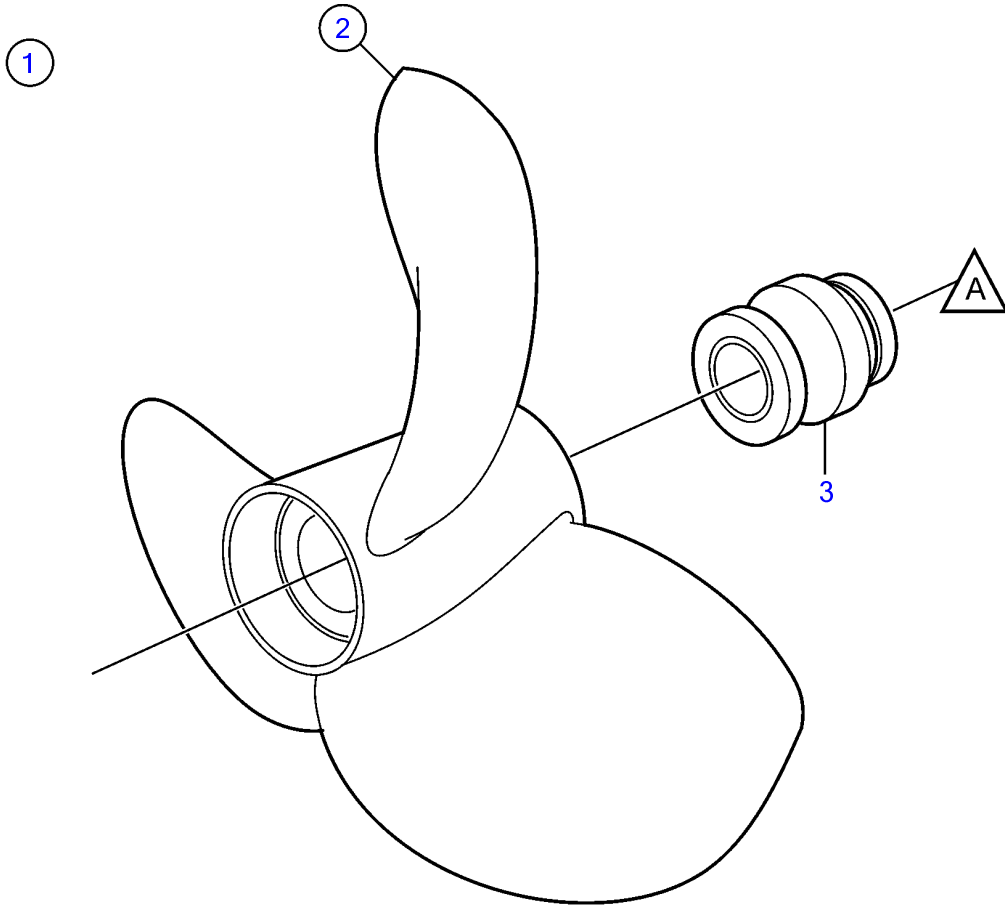

DPH-D1

DPH-D1

REF	PART NO.	QTY	DESCRIPTION	NOTES
1	22548192	X	Propeller kit, Nibral	Set, G2
	22548193	X	Propeller kit, Nibral	Set, G3
	22548194	X	Propeller kit, Nibral	Set, G4
	22548195	X	Propeller kit, Nibral	Set, G5
	22548196	X	Propeller kit, Nibral	Set, G6
	22548197	X	Propeller kit, Nibral	Set, G7
	22548198	X	Propeller kit, Nibral	Set, G8
	22548199	X	Propeller kit, Nibral	Set, G9
	22548200	X	Propeller kit, Nibral	Set, G10
2	22547302	1	• Propeller, Nibral	G2, Front
	22547303	1	• Propeller, Nibral	G3, Front
	22547304	1	• Propeller, Nibral	G4, Front
	22547305	1	• Propeller, Nibral	G5, Front
	22547306	1	• Propeller, Nibral	G6, Front
	22547307	1	• Propeller, Nibral	G7, Front
	22547308	1	• Propeller, Nibral	G8, Front
	22547309	1	• Propeller, Nibral	G9, Front
	22547310	1	• Propeller, Nibral	G10, Front
3	22547276	1	• • Hub, front	
4	22547322	1	• Propeller, Nibral	G2, Rear
	22547323	1	• Propeller, Nibral	G3, Rear
	22547324	1	• Propeller, Nibral	G4, Rear
	22547325	1	• Propeller, Nibral	G5, Rear
	22547326	1	• Propeller, Nibral	G6, Rear
	22547327	1	• Propeller, Nibral	G7, Rear
	22547328	1	• Propeller, Nibral	G8, Rear
	22547329	1	• Propeller, Nibral	G9, Rear
	22547330	1	• Propeller, Nibral	G10, Rear
5	22547283	1	• • Hub, rear	