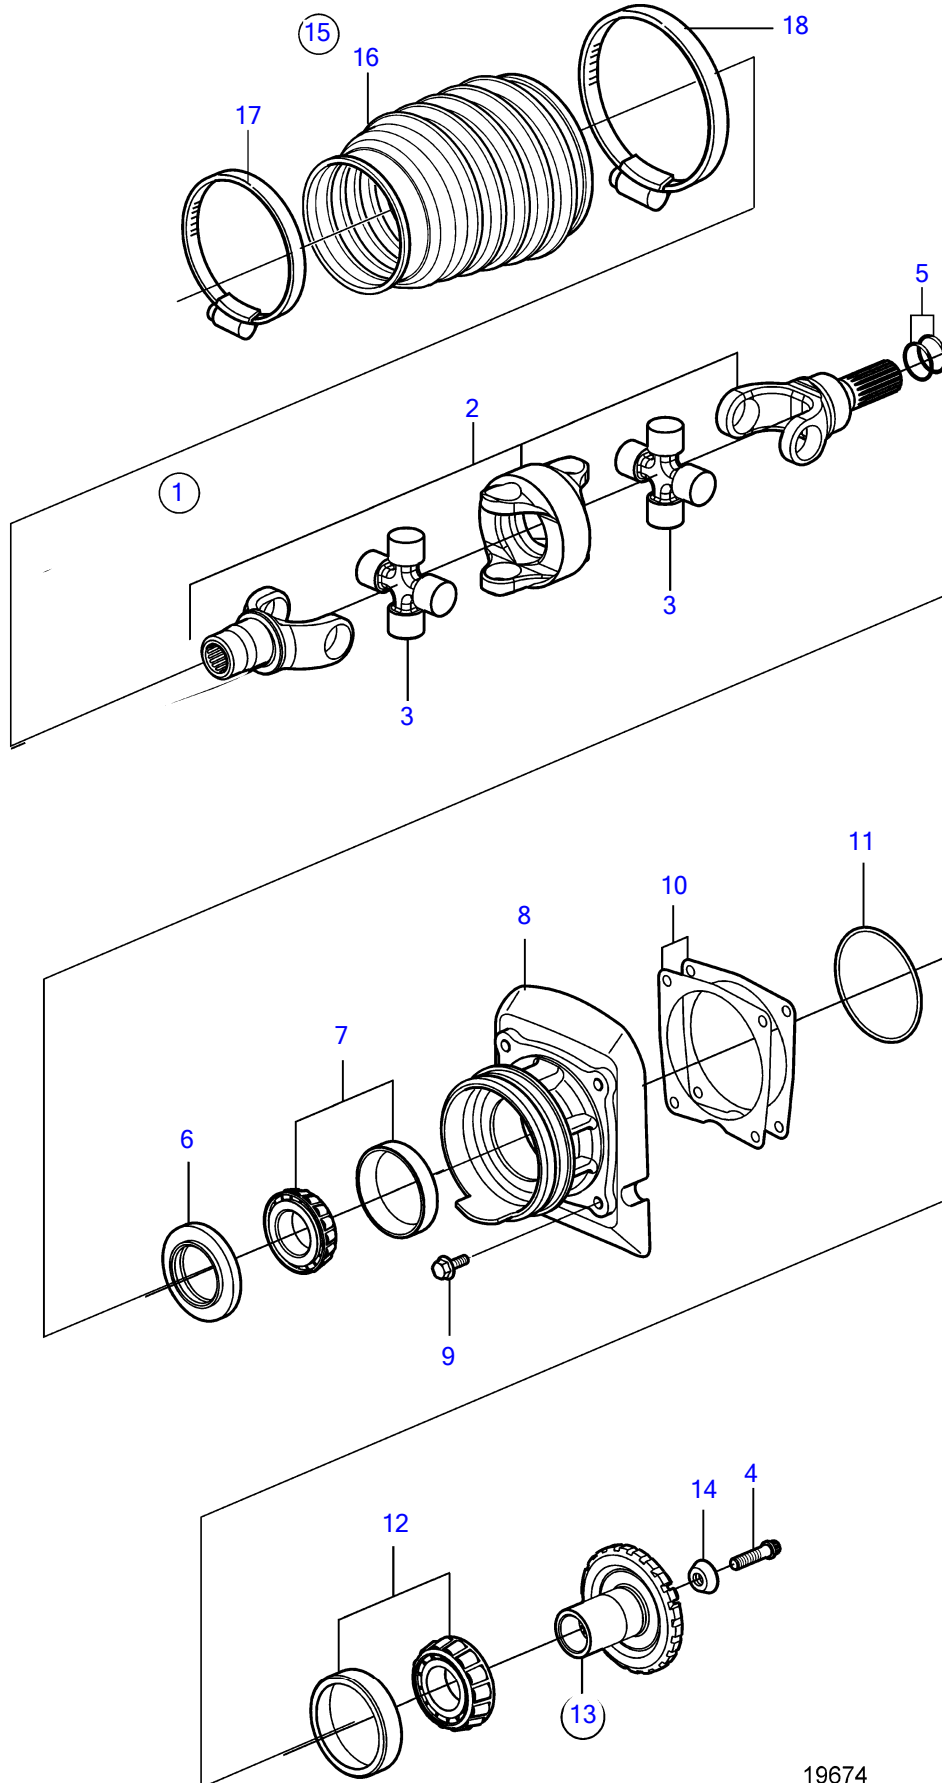

DPH-D

DPH-D

REF	PART NO.	QTY	DESCRIPTION	SEE SEC.	NOTES
1	3887297	1	Universal joint, complete		
2		1	• Universal joint		Not sold separately
3	3843136	2	• U-joint kit		
4	3860364	1	• Screw		
5	984290	X	Shim		TH=0,10mm
	984291	X	Shim		TH=0,15mm
	984292	X	Shim		TH=0,225mm
	984293	X	Shim		TH=0,50mm
6	3863084	1	Sealing ring		
7	11043	1	Roller bearing		
8	22050706	1	Bearing box		
9	984258	4	6 point socket screw		L=40mm
10	21522416	X	Shim		TH=0.10mm
	21522417	X	Shim		TH=0.15mm
	21522419	X	Shim		TH=0,225mm
	21522420	X	Shim		TH=0,25mm
11	925260	1	O-ring		
12	184595	1	Roller bearing		
13		1	Gear set	36883	
14	3862378	1	Washer		
15	3594509	1	Bellows kit		
16	3808898	1	• Bellows		
			• Bulletin P-44-1-11	P-44-1-11-EN	DPH/DPR U-Joint Bellows
17	22274887	1	• Hose clamp		
18	22274888	1	• Hose clamp		