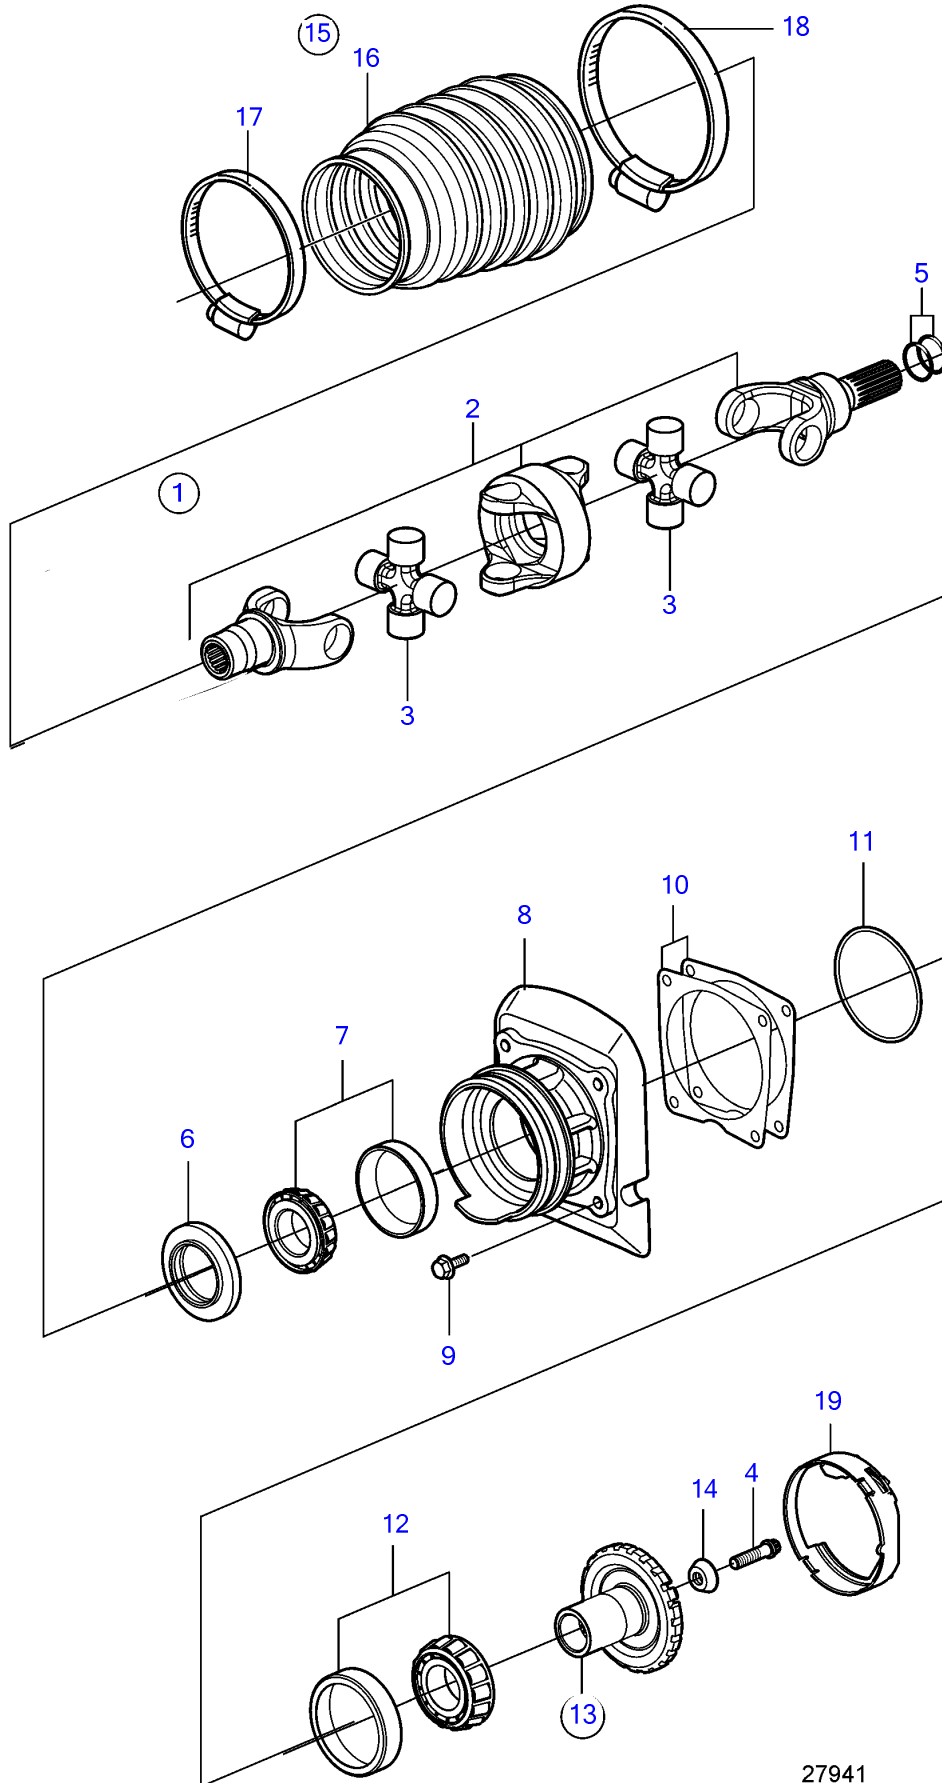

DPH-D1

DPH-D1

REF	PART NO.	QTY	DESCRIPTION	SEE SEC.	NOTES
1	3887297	1	Universal joint, complete		
2		1	• Universal joint		Not sold separately
3	3843136	2	• U-joint kit		
4	3860364	1	• Screw		
5	984290	X	Shim		TH=0,10mm
	984291	X	Shim		TH=0,15mm
	984292	X	Shim		TH=0,225mm
	984293	X	Shim		TH=0,50mm
6	3863084	1	Sealing ring		
7	11043	1	Roller bearing		
8	22050706	1	Bearing box		
9	984258	4	6 point socket screw		L=40mm
10	21522416	X	Shim		TH=0.10mm
	21522417	X	Shim		TH=0.15mm
	21522419	X	Shim		TH=0,225mm
	21522420	X	Shim		TH=0,25mm
11	925260	1	O-ring		
12	184595	1	Roller bearing		
13		1	Gear set	38853	
14	3862378	1	Washer		
15	3594509	1	Bellows kit		
16	3808898	1	• Bellows		
			• Bulletin P-44-1-11	P-44-1-11-EN	DPH/DPR U-Joint Bellows
17	22274887	1	• Hose clamp		
18	22274888	1	• Hose clamp		
19	22130782	1	Sleeve		