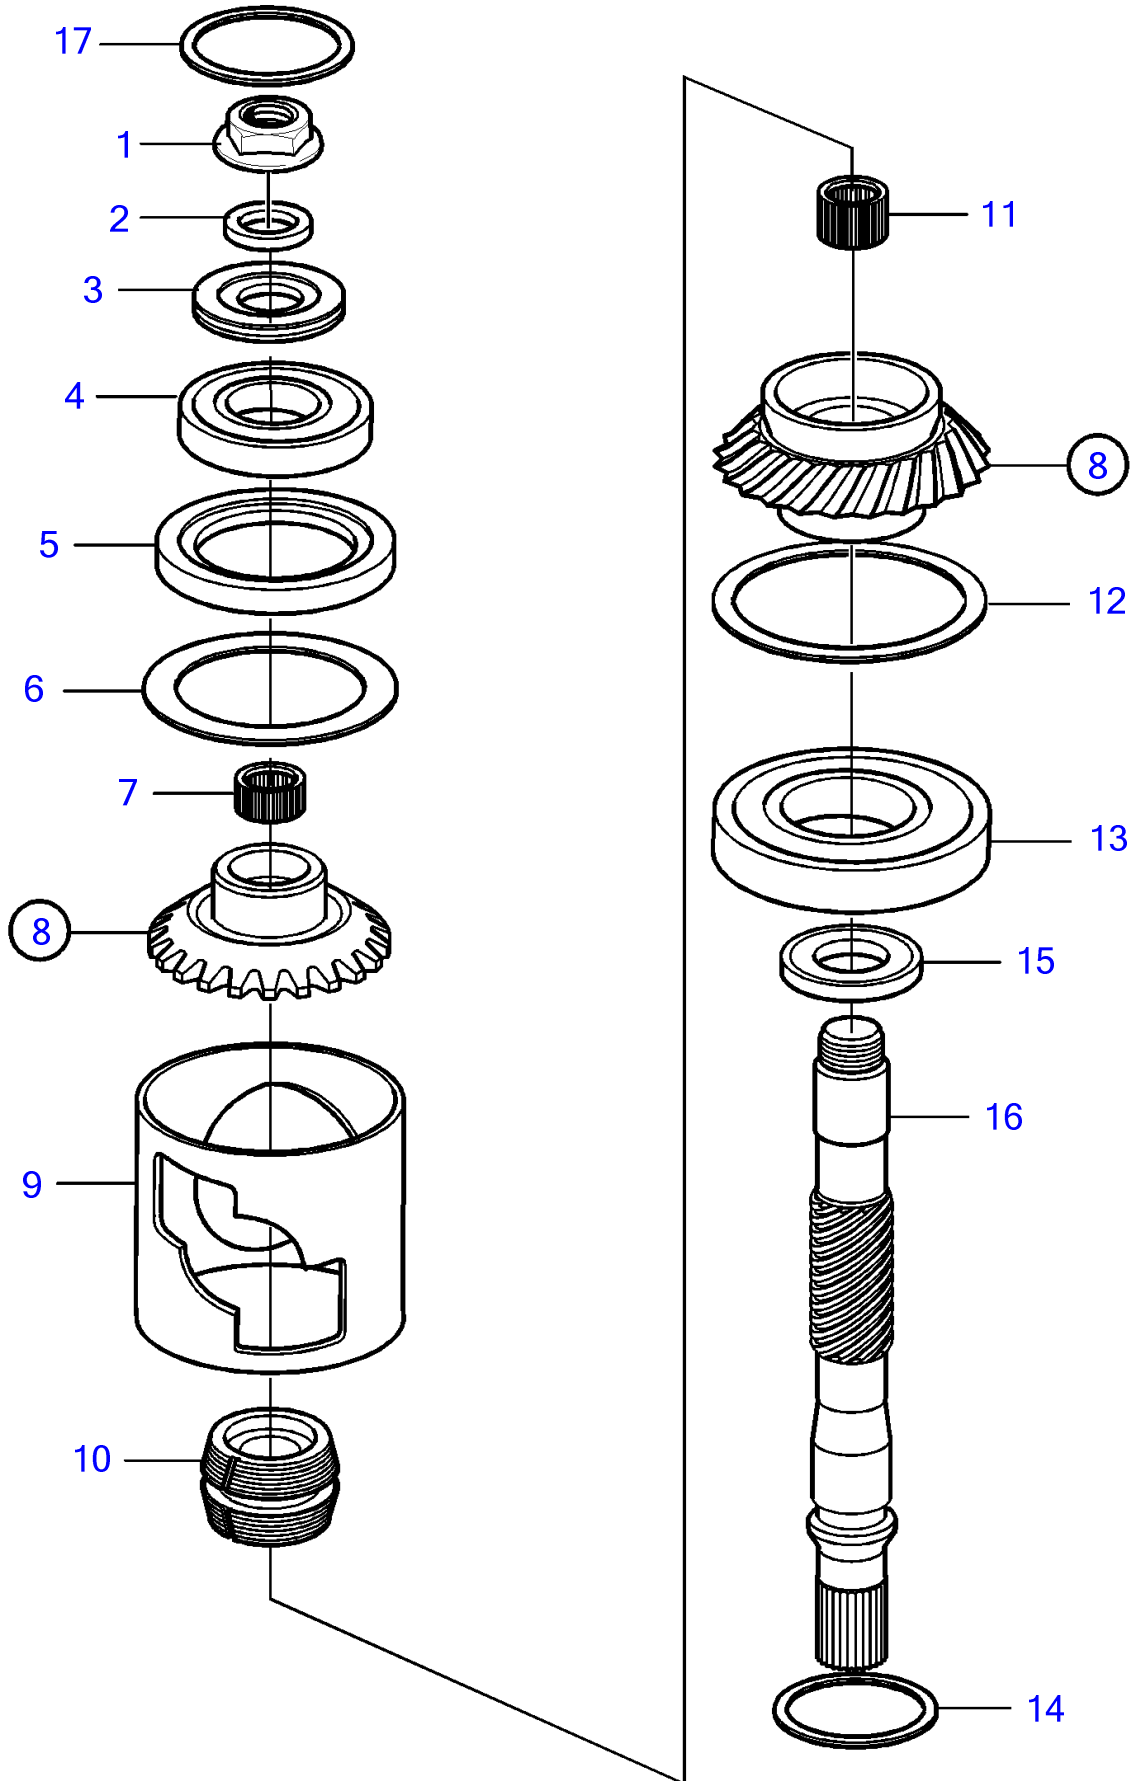

DPH-D

25924

DPH-D

REF	PART NO.	QTY	DESCRIPTION	NOTES
1	3852301	1	Nut	
2	889122	1	Spacer sleeve	
3	22224949	1	Washer	
4	181804	1	Ball bearing	
5	21511566	1	Washer	
6	21511582	X	Shim	TH=0.10mm
	21511584	X	Shim	TH=0.15mm
	21511586	X	Shim	TH=0.35mm
7	184778	1	Needle roller bearin	
8	21821906	1	Gear set	
9	22050739	1	Spacer tube	
10	3849006	1	Sliding sleeve	
11	184654	1	Needle roller bushin	
12	3862382	1	Washer	
13	993430	1	Ball bearing	
14	120615	X	Shim	TH=0.10mm
	190836	X	Shim	TH=0.15mm
	120616	X	Shim	TH=0.35mm
15	3842213	1	Washer	
16	3862368	1	Shaft	
17	983161	X	Shim	TH=0.10mm
	983162	X	Shim	TH=0.15mm
	983163	X	Shim	TH=0.35mm