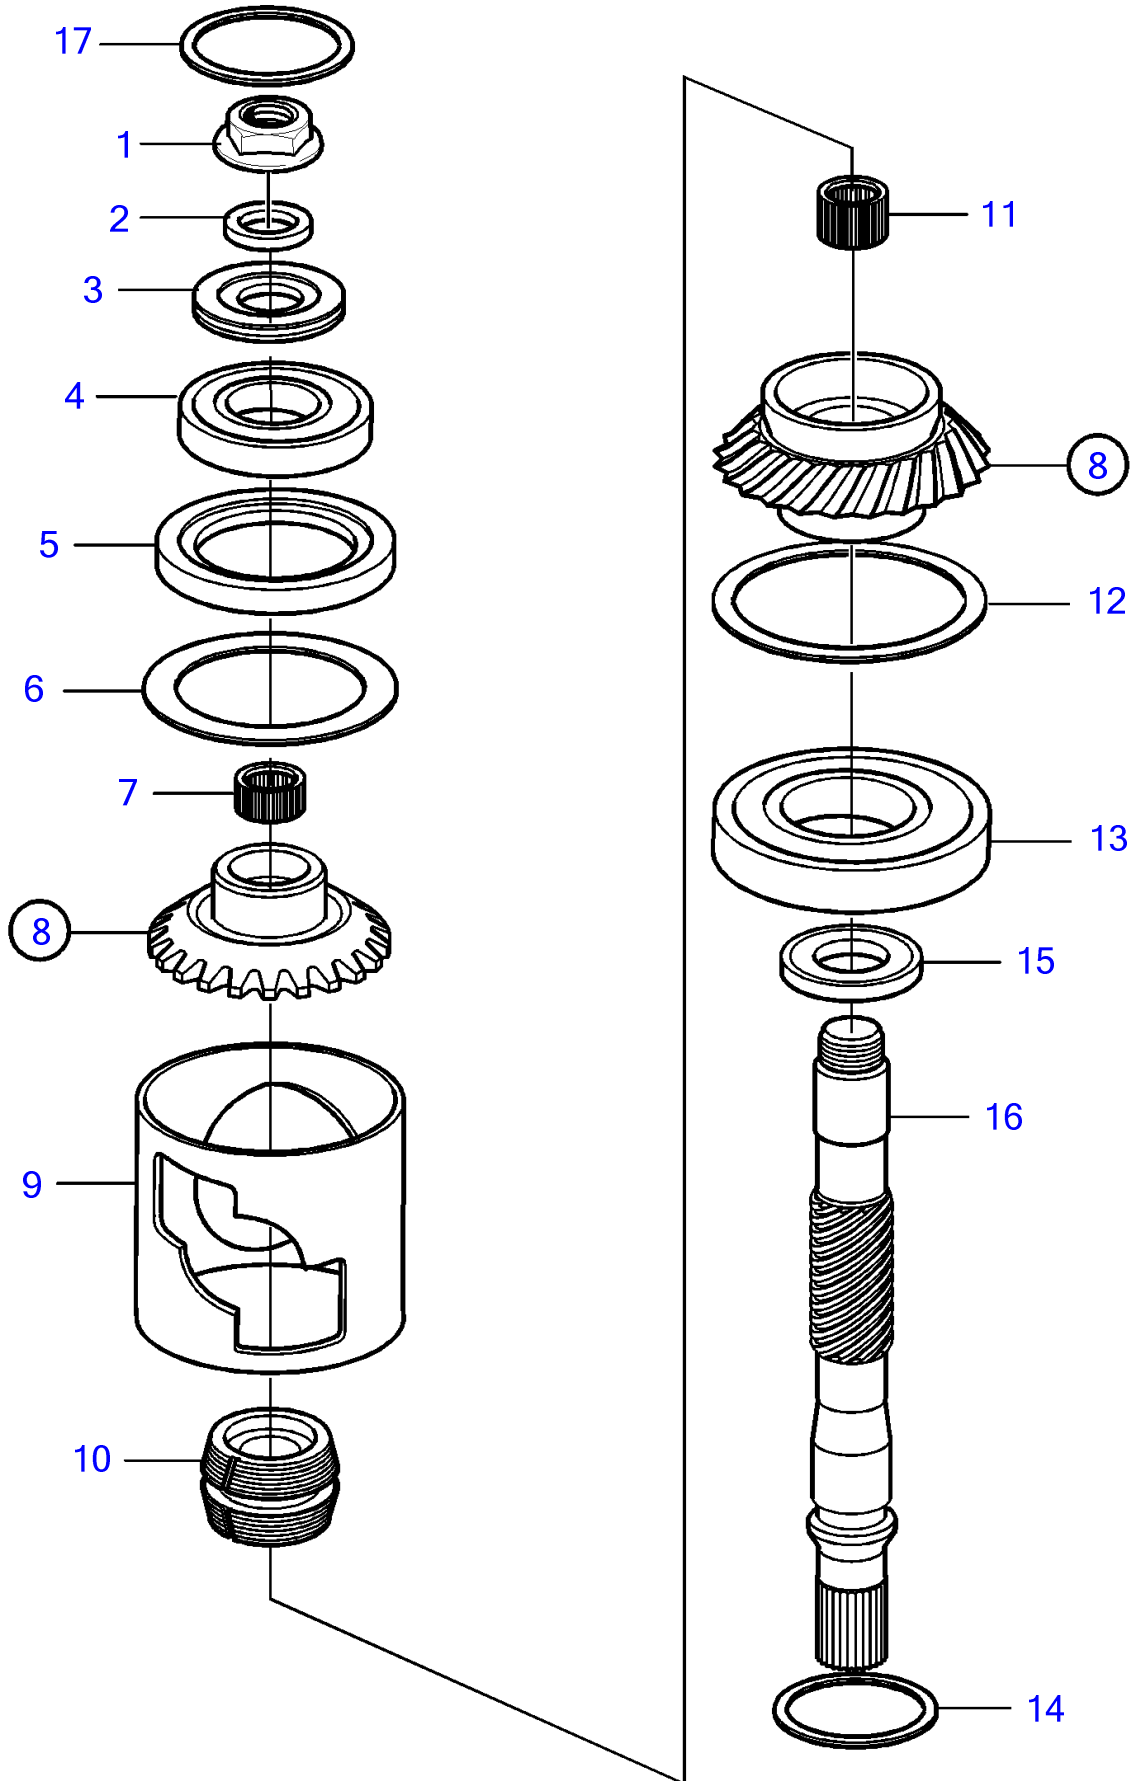

DPH-D

25924

DPH-D

| REF | PART NO. | QTY | DESCRIPTION | NOTES |
|-----|----------|-----|----------------------|-----------|
| 1 | 3852301 | 1 | Nut | |
| 2 | 889122 | 1 | Spacer sleeve | |
| 3 | 22224949 | 1 | Washer | |
| 4 | 181804 | 1 | Ball bearing | |
| 5 | 21511566 | 1 | Washer | |
| 6 | 21511582 | X | Shim | TH=0.10mm |
| | 21511584 | X | Shim | TH=0.15mm |
| | 21511586 | X | Shim | TH=0.35mm |
| 7 | 184778 | 1 | Needle roller bearin | |
| 8 | 21821906 | 1 | Gear set | |
| 9 | 22050739 | 1 | Spacer tube | |
| 10 | 3849006 | 1 | Sliding sleeve | |
| 11 | 184654 | 1 | Needle roller bushin | |
| 12 | 3862382 | 1 | Washer | |
| 13 | 993430 | 1 | Ball bearing | |
| 14 | 120615 | X | Shim | TH=0.10mm |
| | 190836 | X | Shim | TH=0.15mm |
| | 120616 | X | Shim | TH=0.35mm |
| 15 | 3842213 | 1 | Washer | |
| 16 | 3862368 | 1 | Shaft | |
| 17 | 983161 | X | Shim | TH=0.10mm |
| | 983162 | X | Shim | TH=0.15mm |
| | 983163 | X | Shim | TH=0.35mm |