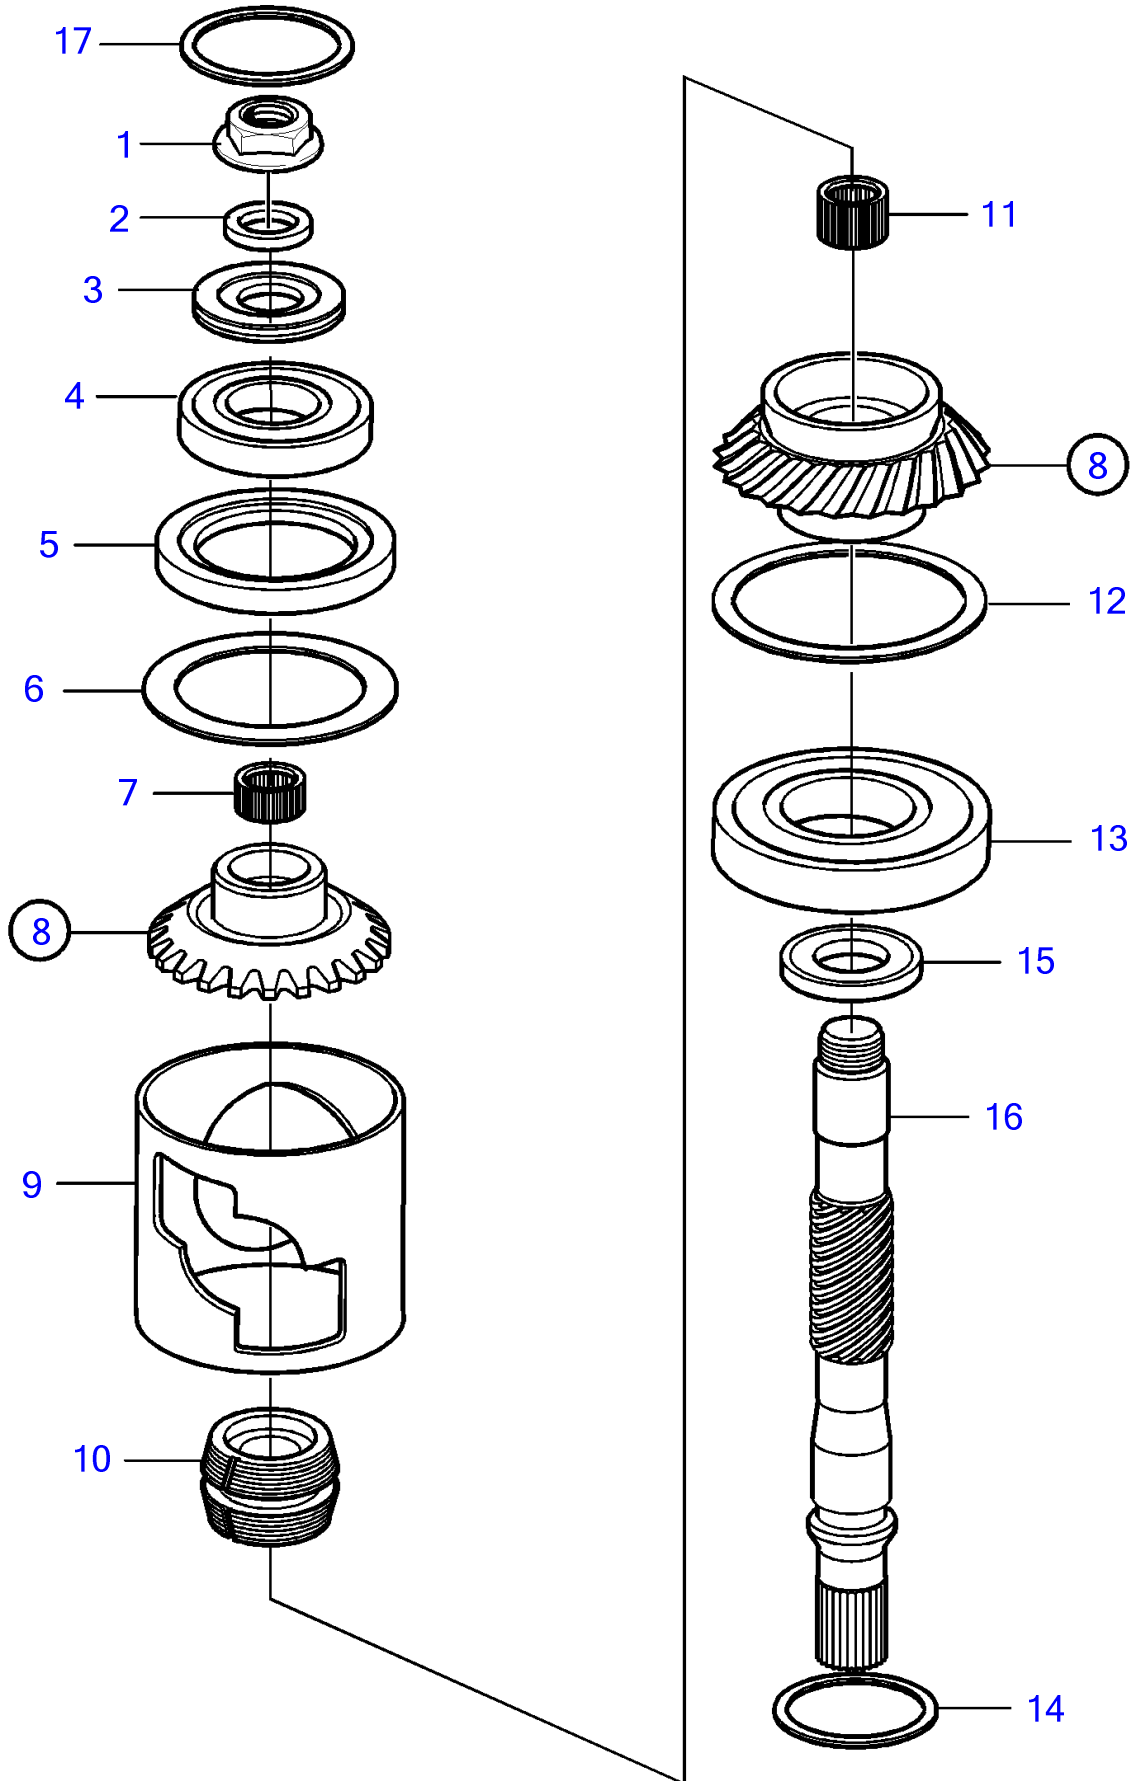

DPR-D

25924

DPR-D

REF	PART NO.	QTY	DESCRIPTION	NOTES
1	3852301	1	Nut	
2	889122	1	Spacer sleeve	
3	3887255	1	Washer	
4	181804	1	Ball bearing	
5	21511566	1	Washer	
6	21511582	X	Shim	TH=0.10mm
	21511584	X	Shim	TH=0.15mm
	21511586	X	Shim	TH=0.35mm
7	184778	1	Needle roller bearin	
8	21821908	1	Gear set	
9	22050739	1	Spacer tube	
10	3849006	1	Sliding sleeve	
11	184654	1	Needle roller bushin	
12	3862382	1	Washer	
13	993430	1	Ball bearing	
14	120615	X	Shim	TH=0.10mm
	190836	X	Shim	TH=0.15mm
	120616	X	Shim	TH=0.35mm
15	3842213	1	Washer	
16	3862368	1	Shaft	
17	983161	X	Shim	TH=0.10mm
	983162	X	Shim	TH=0.15mm
	983163	X	Shim	TH=0.35mm