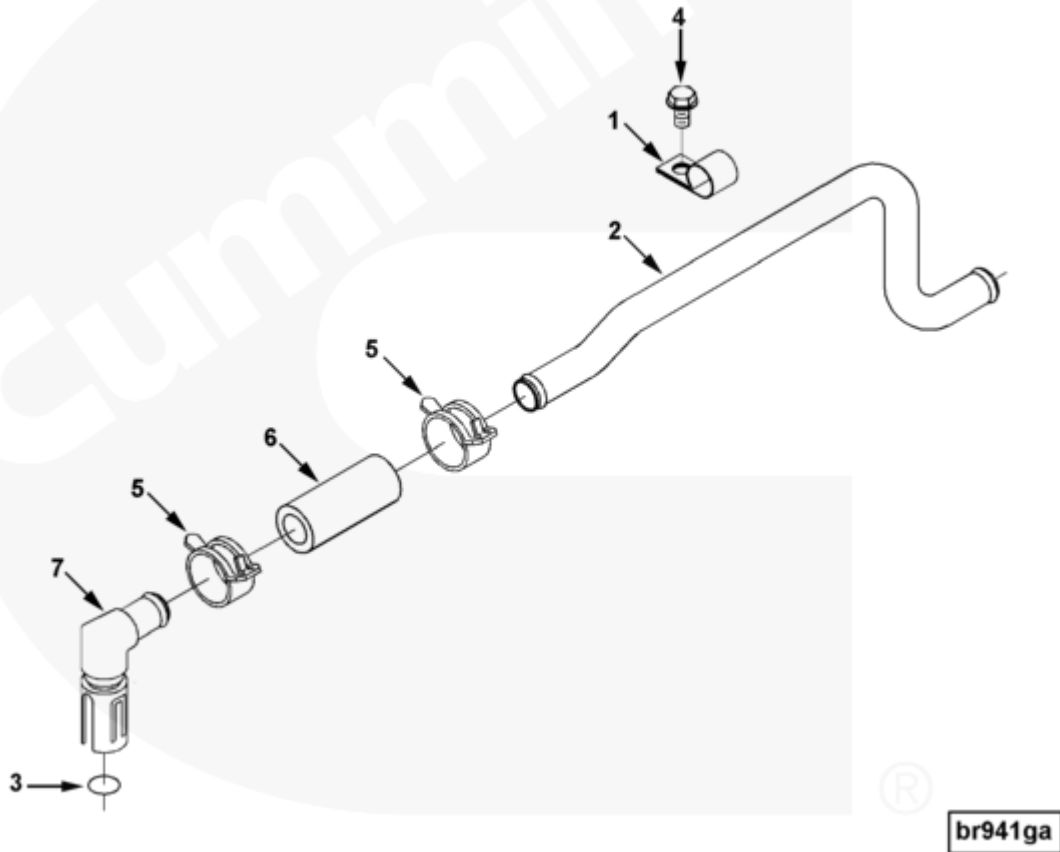

SMALL | MEDIUM | LARGE

Cart	Ref No	Part Number	Part Description	Required	Remarks
View My Cart					
		BR9039-05	Crankcase Breather		MR - BREATHER, CRANKCASE...(More)