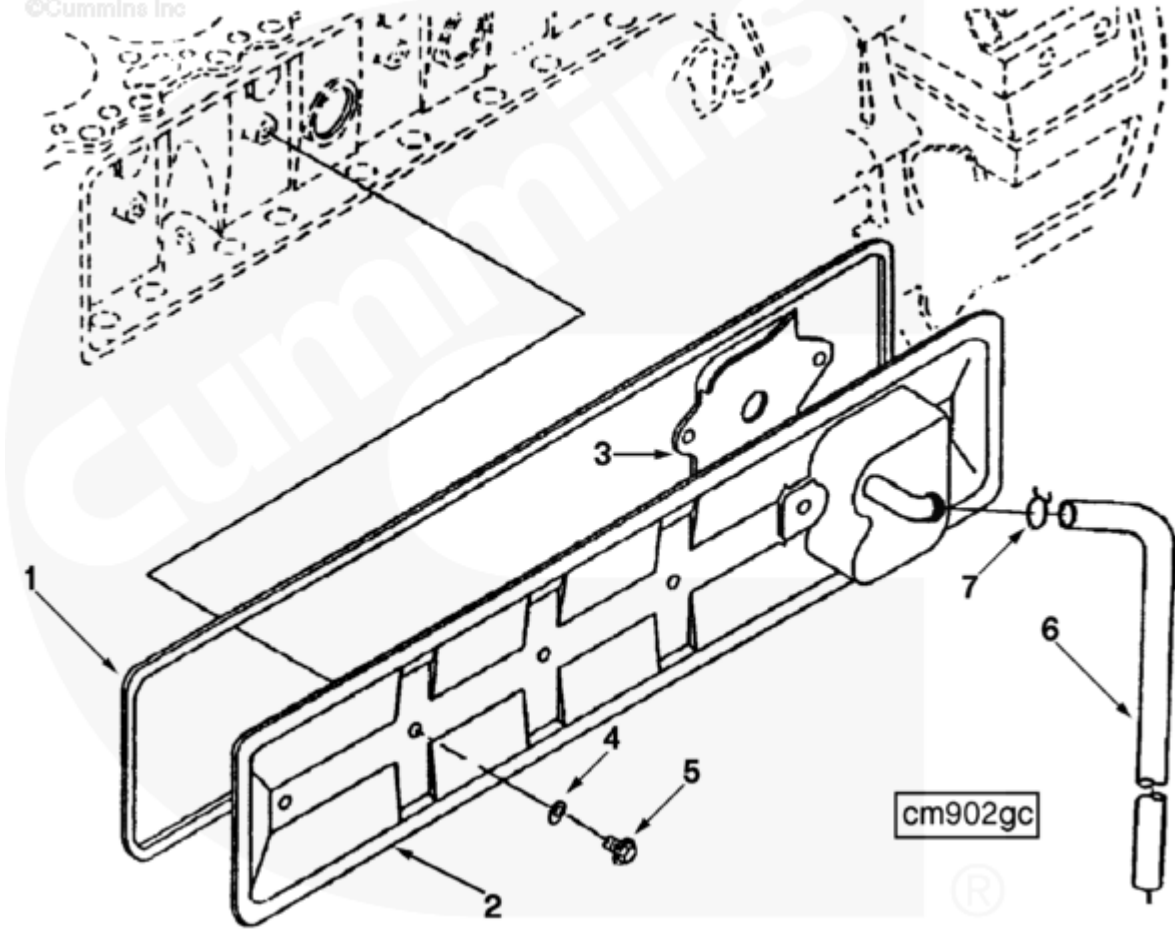

SMALL | MEDIUM | LARGE

Cart	Ref No	Part Number	Part Description	Required	Remarks
------	--------	-------------	------------------	----------	---------

[View My Cart](#)

		<a href="#">CM9016-01</a>	Cam Follower Cover		<a href="#">Cover, Cam Follower...(More)</a>
					Engine Cylinders: 6
					CECO Provide Clamp & Hose:
					Yes
					Hose Start Location Off
					Baffle: Top
					Angle Off Baffle: 45
					Adaptable to Noise Panels: No
					Contains Double Baffle: No
					Includes Crankcase Breather:
					Yes
					Baffle On Cylinder #: 5
					Remaining mounting parts are
					found in FT option.
<input type="checkbox"/>	1	<a href="#">3907617</a>	Push Rod Cover Gasket	1	
<input type="checkbox"/>	2	<a href="#">3911822</a>	Push Rod Cover	1	
<input type="checkbox"/>	3	<a href="#">3907586</a>	Breather Baffle	1	
<input type="checkbox"/>	4	<a href="#">3928759</a>	Grommet Seal	4	
<input type="checkbox"/>	5	<a href="#">3900630</a>	Hexagon Flange Head Cap Screw	4	M8 X 1.25 X 20
<input type="checkbox"/>	6	<a href="#">3918614</a>	Plain Hose	1	
<input type="checkbox"/>	7	<a href="#">3904230</a>	Spring Hose Clamp	1	1"