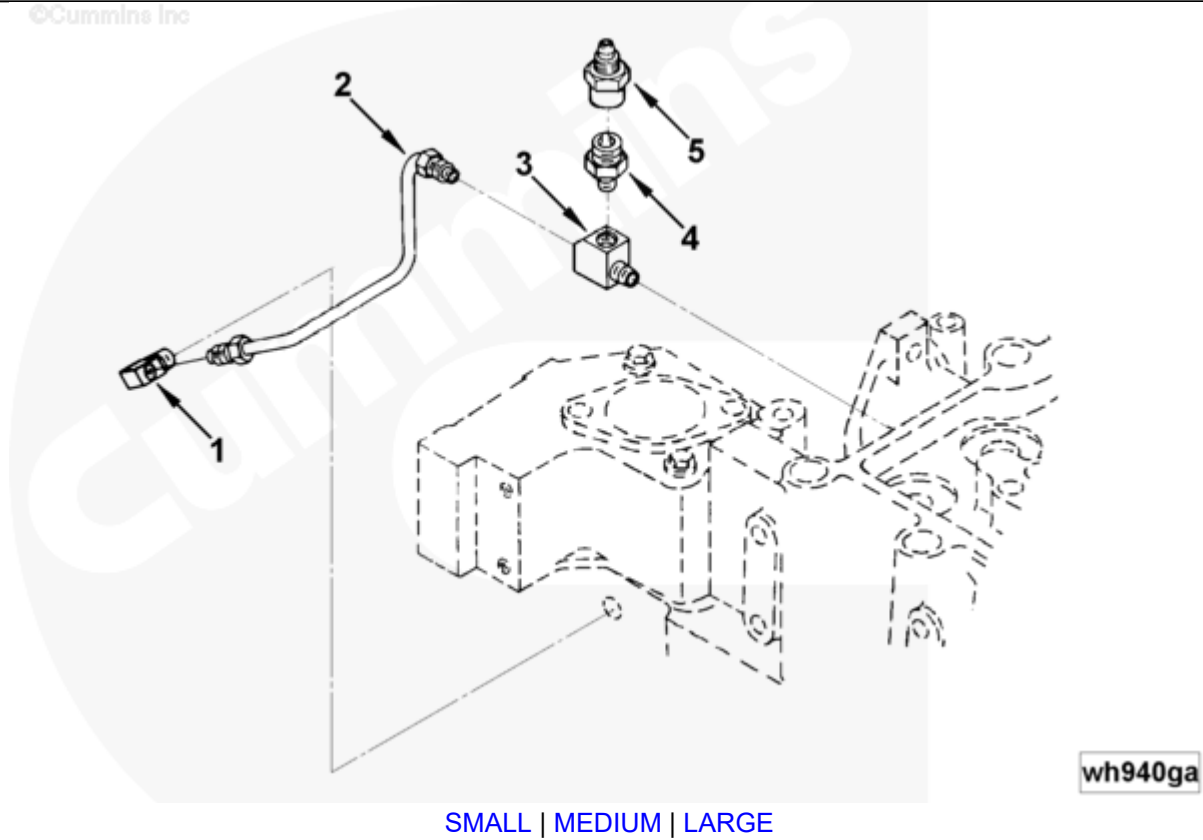

## Parts Catalog - Option Detail

Electronic Parts Catalog - Option Detail				
Option	Group	Graphic	Film Card	Date
WH9015	08.13.1	wh940ga	Z	02-MAY-90
<b>Engines</b>	6C8.3, C GAS PLUS CM556, G8.3, G8.3 CM558, GTA8.3 CM558, ISC CM2150, ISC CM554, ISC CM850, ISC8.3 CM2250, ISC8.3 G CM2180 C101, ISL CM2150, ISL CM554, ISL CM850, ISL G CM2180, ISL8.9 CM2150 L110, ISL8.9 CM2880 L112, ISL9 CM2150 SN, ISL9 CM2250, ISL9 CM2350 L101, ISL9 CM2350 L111, ISLE4 CM850, L GAS PLUS CM556, L8.9, L8.9 L121, L8.9G CMOH2.0 L125B, L9 CM2350 L116B, L9 CM2350 L119B, L9 CM2350 L120C, L9 CM2350 L123B, L9.3 L105, L9.5 L117, L9N CM2380 L124B, QSC8.3 CM2250, QSC8.3 CM2880 C102, QSC8.3 CM554, QSC8.3 CM850(CM2850), QSL9 CM2250, QSL9 CM2250 L115, QSL9 CM2350 L102, QSL9 CM2350 L107, QSL9 CM2350 L118, QSL9 CM2350 L122, QSL9 CM554, QSL9 CM850(CM2850), QSL9 G CM558, QSL9 M CM2250 L106, QSL9.3 CM2880 L113			

[SMALL](#) | [MEDIUM](#) | [LARGE](#)

Cart	Ref No	Part Number	Part Description	Required	Remarks
<input type="button" value="View My Cart"/>					
		WH9015	Block Vent Plumbing		<a href="#">MR - PLUMBING, BLOCK VENT...(More)</a>
					Engine Family: C Series
					Includes Petcock for Manually
					Venting Cooling System

					During Fill
<input type="checkbox"/>	1	<a href="#">S 1004 1</a>	Plain Adapter Elbow	1	M8 x 1.25 x 16
<input type="checkbox"/>	2	<a href="#">3908762</a>	Vent Tube	1	
<input type="checkbox"/>	3	<a href="#">3908763</a>	Plain Adapter Tee	1	
<input type="checkbox"/>	4	<a href="#">3911901</a>	Check Valve	1	
<input type="checkbox"/>	5	<a href="#">3918497</a>	Female Connector	1	3/8 NPTF