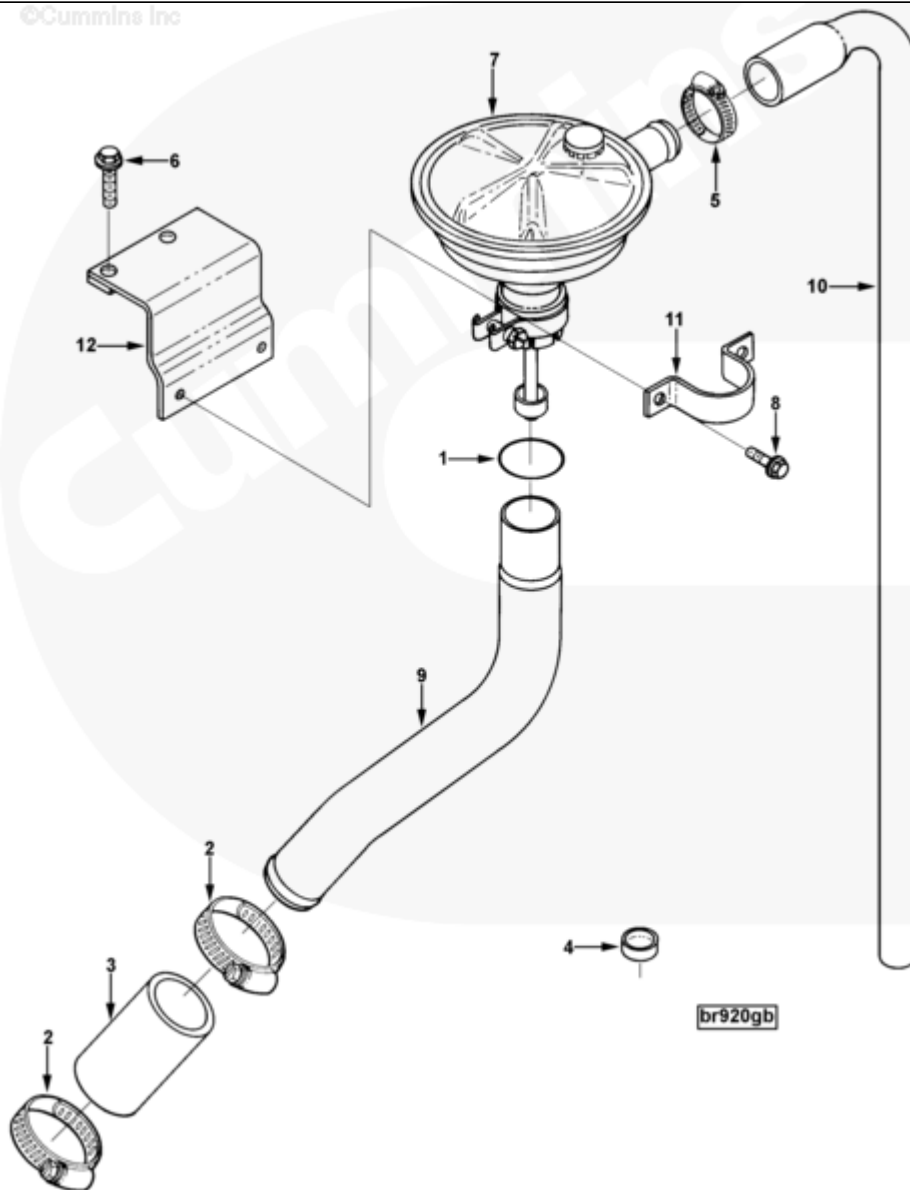

SMALL | MEDIUM | LARGE

Cart	Ref No	Part Number	Part Description	Required	Remarks
<input type="button" value="View My Cart"/>					
		BR9007-05	Crankcase Breather		
					Crankcase Breather
					Structure Code: 02 EBM
					Breather Type: Open
					Breather Vent Tube End
					Location: Below oil pan rail
					Tube Routing: Fuel Pump side
					Attachment Clip Provision:
					Yes
					Breather Vent Location: Side
					oil fill hole
					Engine Families: C Series
					Engine Aspiration: Sea Water
					Aftercooled.
<input type="checkbox"/>	1	145578	O-Ring Seal	1	
<input type="checkbox"/>	2	3922844	Hose Clamp	2	
<input type="checkbox"/>	3	63495 B	Plain Hose	1	
<input type="checkbox"/>	4	205401	Expansion Plug	1	
<input type="checkbox"/>	5	3922845	Hose Clamp	1	
<input type="checkbox"/>	6	3280899	Hexagon Flange Head Cap Screw	2	M8 X 1.25 X 35.
<input type="checkbox"/>	7	3281592	Crankcase Breather	1	
<input type="checkbox"/>	8	3901865	Hexagon Flange Head Cap Screw	2	M6 X 1.00 X 20.
<input type="checkbox"/>	9	3921350	Breather Tube	1	
<input type="checkbox"/>	10	3921354	Elbow Hose	1	
<input type="checkbox"/>	11	3921921	Clip	1	
<input type="checkbox"/>	12	3921958	Breather Bracket	1	