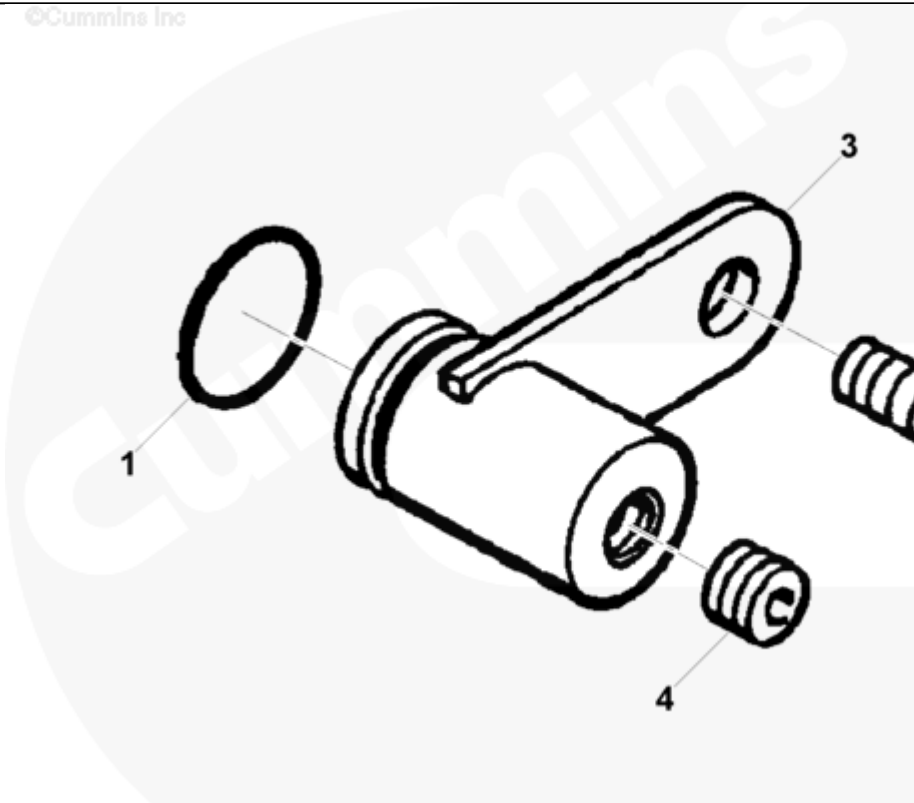

Parts Catalog - Option Detail

Electronic Parts Catalog - Option Detail				
Option	Group	Graphic	Film Card	Date
PP8363-01	12.01.1	fe200gb	II	21-MAR-05
Engines	ISM CM570, ISM CM570/870, ISM CM875, ISM CM876, ISM CM876 E, ISM11 CM876 M103, ISM11 CM876 SN, M11 CELECT, M11 CELECT PLUS, M11 MECHANICAL, QSM11 CM570, QSM11 CM876			

©Cummins Inc

fe200gb

SMALL | MEDIUM | LARGE

Cart	Ref No	Part Number	Part Description	Required	Remarks
<input type="button" value="View My Cart"/>					
		PP8363-01	Air Intake Connection		
					Air Intake Connection
<input type="checkbox"/>	1	3819871	O-Ring Seal	1	
<input type="checkbox"/>	2	3036230	Hexagon Head Cap Screw	1	M10 x 1.50 x 20
<input type="checkbox"/>	3	3600825	Air Intake Connection	1	
	4	3008465	Pipe Plug	1	1/8 NPT