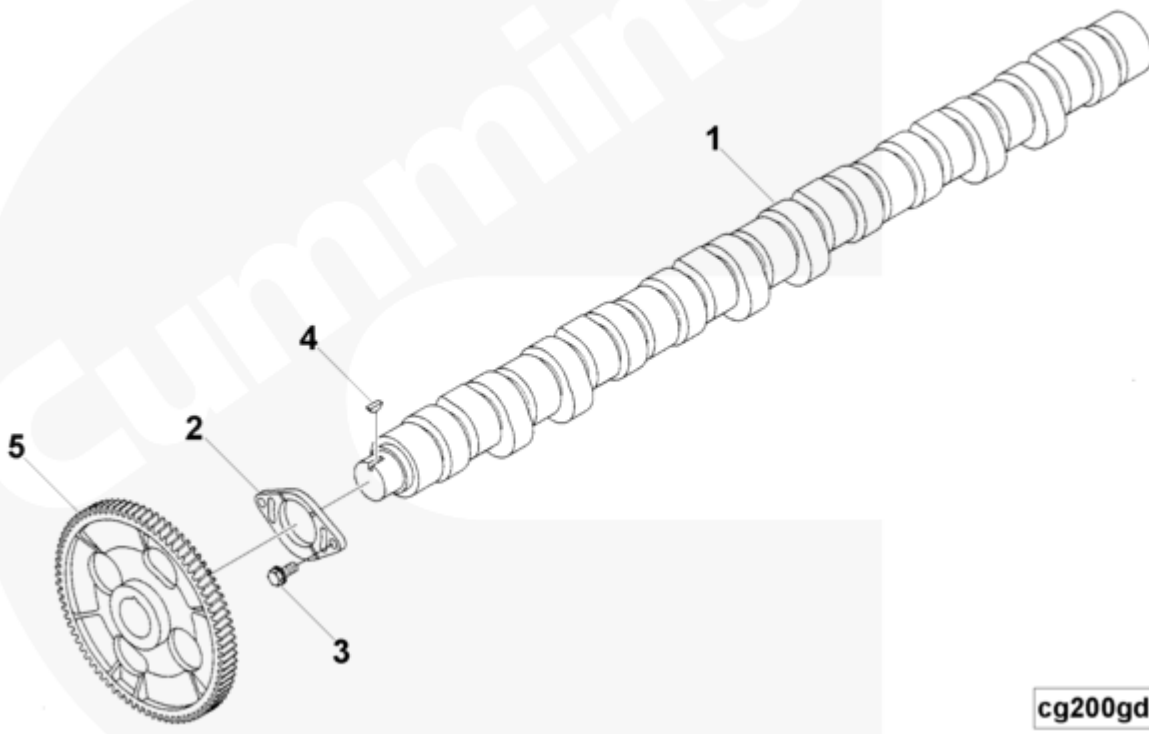

# Parts Catalog - Option Detail

Electronic Parts Catalog - Option Detail				
Option	Group	Graphic	Film Card	Date
PP8363-01	01.07	cg200gd	II	21-MAR-05
<b>Engines</b>	ISM CM570, ISM CM570/870, ISM CM875, ISM CM876, ISM CM876 E, ISM11 CM876 M103, ISM11 CM876 SN, M11 CELECT, M11 CELECT PLUS, M11 MECHANICAL, QSM11 CM570, QSM11 CM876			

©Cummins Inc

SMALL | MEDIUM | LARGE

Cart	Ref No	Part Number	Part Description	Required	Remarks
<input type="button" value="View My Cart"/>					
		<a href="#">PP8363-01</a>	Camshaft		
					Camshaft
<input type="checkbox"/>	1	<a href="#">4083012</a>	Camshaft	1	
<input type="checkbox"/>	2	<a href="#">3896335</a>	Camshaft Thrust Support	1	
<input type="checkbox"/>	3	<a href="#">3822067</a>	Captive Washer Cap Screw	2	M10 x 1.50 x 25
	4	<a href="#">3009953</a>	Plain Woodruff Key	1	