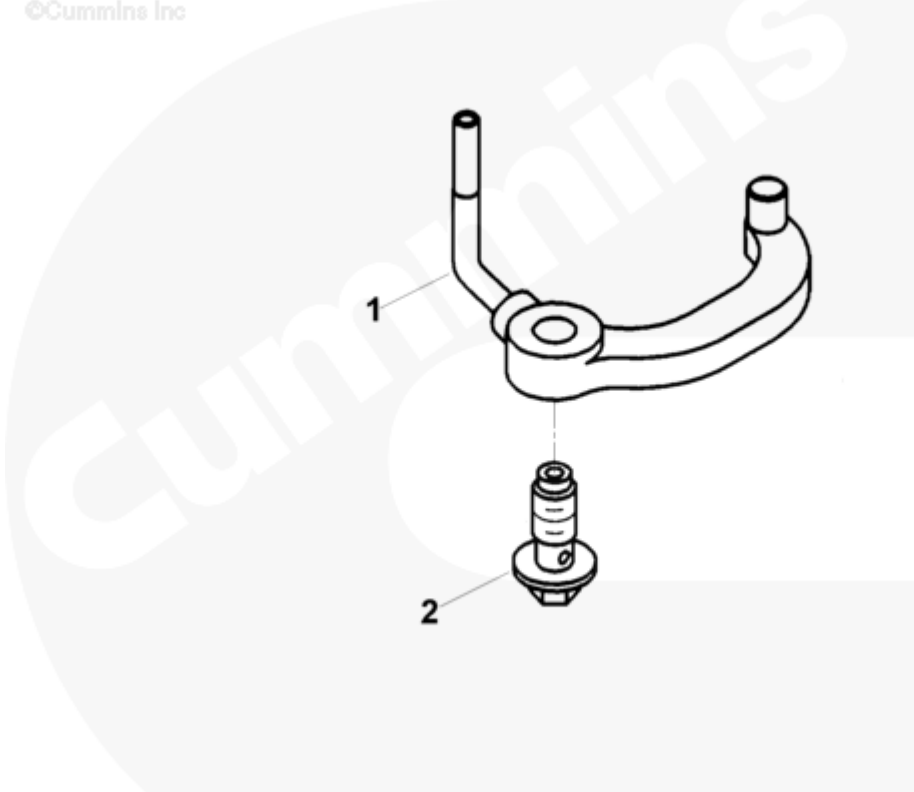

Parts Catalog - Option Detail

Electronic Parts Catalog - Option Detail				
Option	Group	Graphic	Film Card	Date
PP8363	01.01.2	pn200gf	II	30-AUG-02
Engines	ISM CM570, ISM CM570/870, ISM CM875, ISM CM876, ISM CM876 E, ISM11 CM876 M103, ISM11 CM876 SN, M11 CELECT, M11 CELECT PLUS, M11 MECHANICAL, QSM11 CM570, QSM11 CM876			

©Cummins Inc

pn200gf

SMALL | MEDIUM | LARGE

Cart	Ref No	Part Number	Part Description	Required	Remarks
<input type="button" value="View My Cart"/>					
		PP8363	Piston Cooling Nozzle		
					Piston Cooling Nozzle
<input type="checkbox"/>	1	3080708	Piston Cooling Nozzle	6	
<input type="checkbox"/>	2	3070393	Banjo Connector Screw	6	M10 x 1.50 x 25